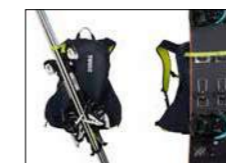

25L – Removable Airbag 3.0 Ready

- 3203607 Blackest Blue
- 3203608 Lime Punch

Ski and Snowboard Backpacks

20L

- 3203605 Blackest Blue
- 3203606 Lime Punch

Thule Upslope 20L

Easy access to gear with the pack on your back, when on the slopes.