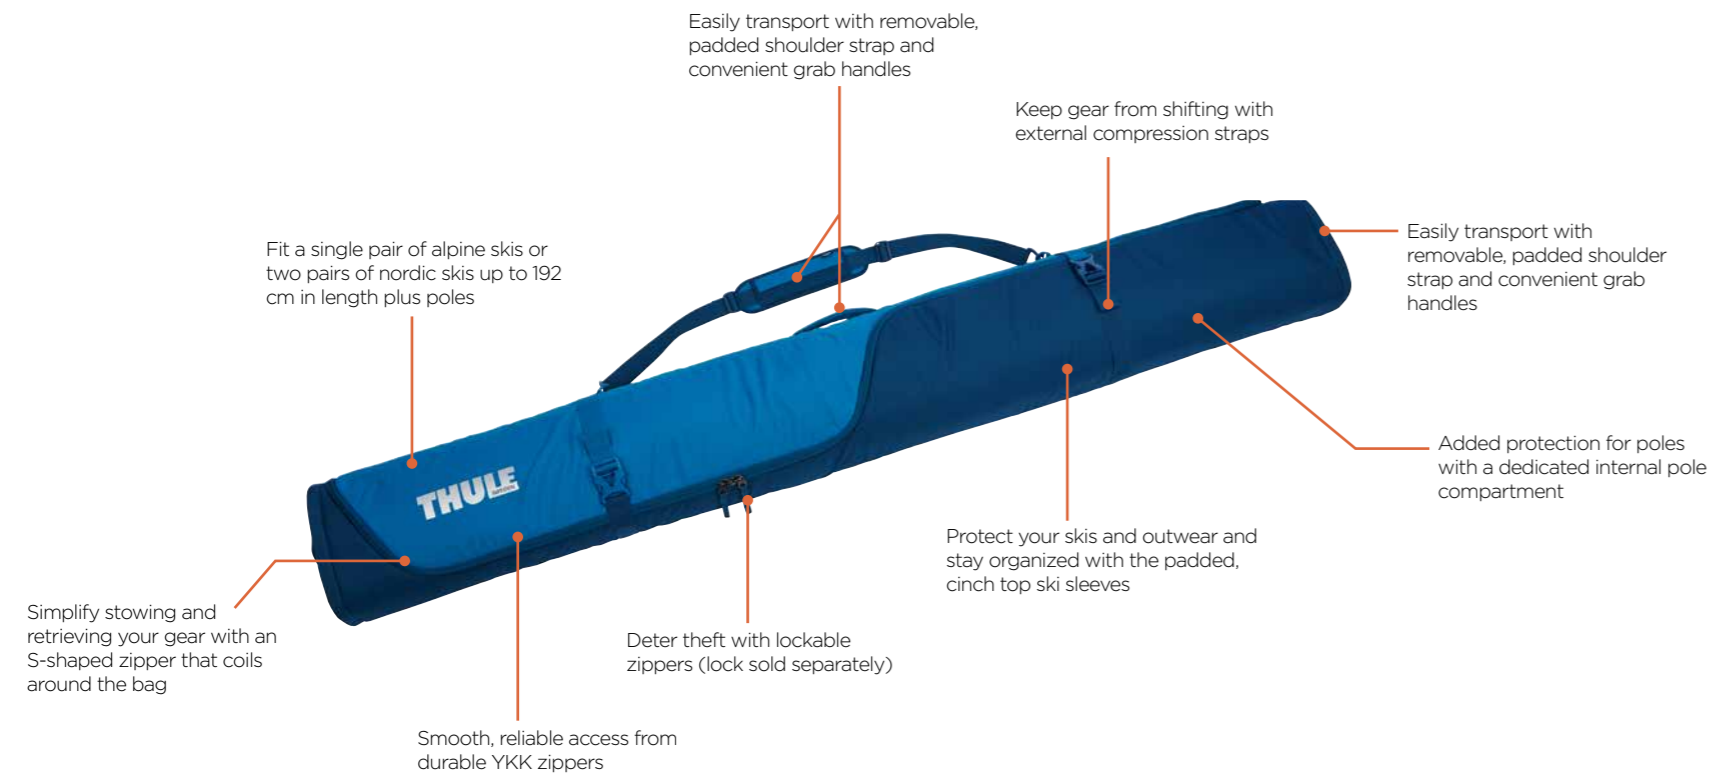

165 cm

- 225124 Black
- 225125 Poseidon

Ski, Boot and Snowboard Bags

Thule RoundTrip Ski Bag

A spacious ski bag with padded, cinch-top ski sleeves to ensure your gear travels safely to each destination.

192 cm