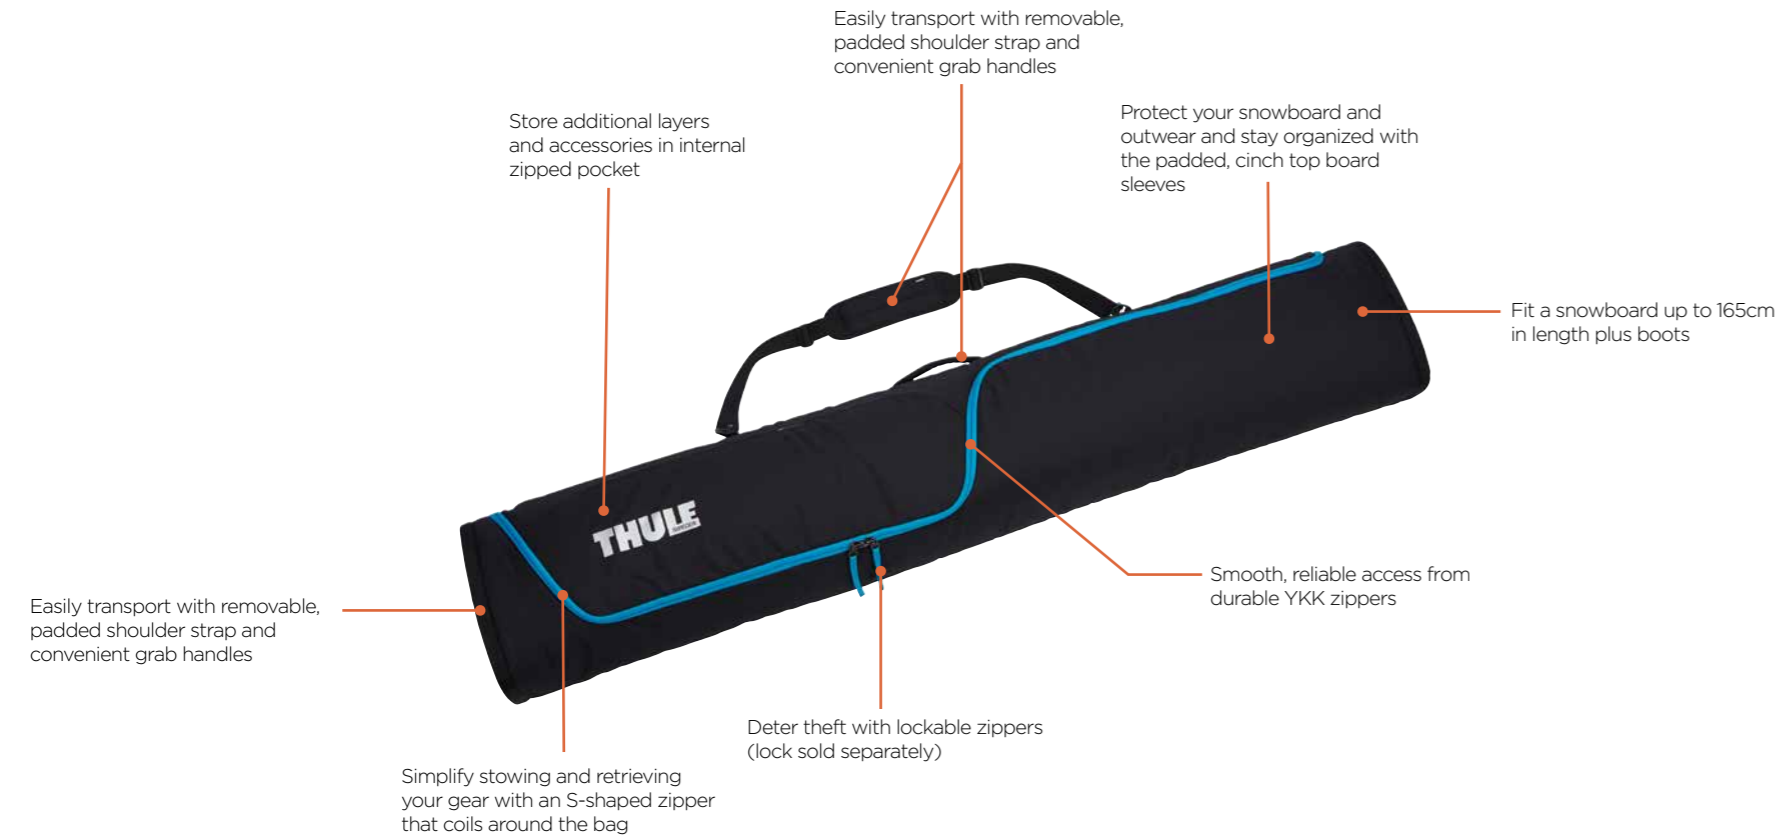

A snowsport backpack designed to keep your feet dry, your goggles safe and your gear organized.

60L

- 225113 Black
- 225114 Poseidon

Ski, Boot and Snowboard Bags

Thule RoundTrip Snowboard Bag

A spacious snowboard bag with padded, cinch-top board sleeves to ensure your gear travels safely to each destination.