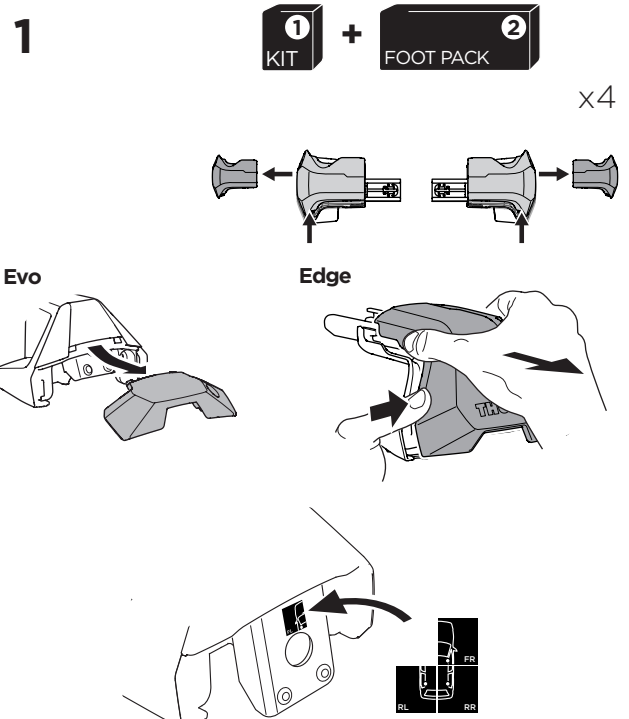

1

Kit 145003

TOYOTA Hilux, 4-dr Double Cab, 16-
TOYOTA Hilux, 4-dr Extra Cab, 16-

ISO 11154-E

521-5003-01

Herbály Autó www.herbalyauto.hu

Bring your life
thule.com

THULE WingBar Evo	THULE WingBar Edge	THULE WingBar	THULE SquareBar Evo	Evo X (scale)	Edge X (scale)
TOYOTA Hilux, 4-dr Double Cab, 16-				40	Q
TOYOTA Hilux, 4-dr Extra Cab, 16-				40	Q

THULE ProBar Evo	THULE SlideBar Evo			X (mm/inch)	
TOYOTA Hilux, 4-dr Double Cab, 16-				1051 mm / 41 3/8"	
TOYOTA Hilux, 4-dr Extra Cab, 16-				1051 mm / 41 3/8"	

THULE WingBar Evo	THULE WingBar Edge	THULE WingBar	THULE SquareBar Evo	Evo Y (scale)	Edge Y (scale)
TOYOTA Hilux, 4-dr Double Cab, 16-				40	Q
TOYOTA Hilux, 4-dr Extra Cab, 16-				40	Q

THULE ProBar Evo	THULE SlideBar Evo			Y (mm/inch)	
TOYOTA Hilux, 4-dr Double Cab, 16-				1051 mm / 41 3/8"	
TOYOTA Hilux, 4-dr Extra Cab, 16-				1051 mm / 41 3/8"	

	W (mm/inch)	Z (mm/inch)
TOYOTA Hilux, 4-dr Double Cab, 16-	750 mm / 29 1/2"	300 mm / 11 3/4"
TOYOTA Hilux, 4-dr Extra Cab, 16-	700 mm / 27 1/2"	300 mm / 11 3/4"