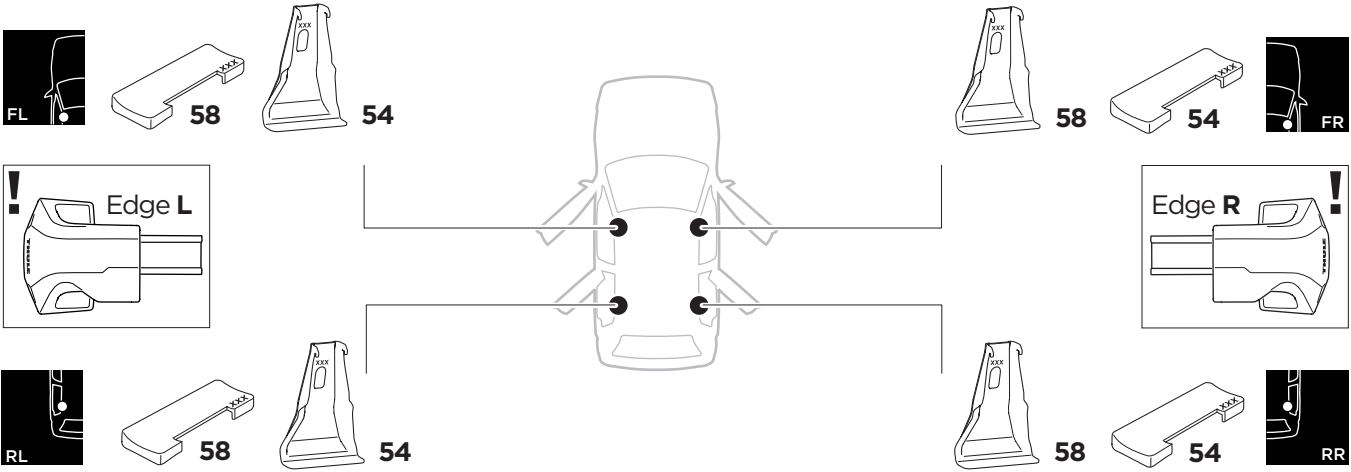

1

Kit 145003

TOYOTA Hilux, 4-dr Double Cab, 16-
TOYOTA Hilux, 4-dr Extra Cab, 16-

ISO 11154-E

521-5003-01

Herbály Autó www.herbalyauto.hu

Bring your life
thule.com

THULE WingBar Evo	THULE WingBar Edge	THULE WingBar	THULE SquareBar Evo	Evo X (scale)	Edge X (scale)
TOYOTA Hilux, 4-dr Double Cab, 16-				40	Q
TOYOTA Hilux, 4-dr Extra Cab, 16-				40	Q

THULE ProBar Evo	THULE SlideBar Evo			X (mm/inch)	
TOYOTA Hilux, 4-dr Double Cab, 16-				1051 mm / 41 3/8"	
TOYOTA Hilux, 4-dr Extra Cab, 16-				1051 mm / 41 3/8"	

THULE WingBar Evo	THULE WingBar Edge	THULE WingBar	THULE SquareBar Evo	Evo Y (scale)	Edge Y (scale)
TOYOTA Hilux, 4-dr Double Cab, 16-				40	Q
TOYOTA Hilux, 4-dr Extra Cab, 16-				40	Q

THULE ProBar Evo	THULE SlideBar Evo			Y (mm/inch)	
TOYOTA Hilux, 4-dr Double Cab, 16-				1051 mm / 41 3/8"	
TOYOTA Hilux, 4-dr Extra Cab, 16-				1051 mm / 41 3/8"	

	W (mm/inch)	Z (mm/inch)
TOYOTA Hilux, 4-dr Double Cab, 16-	750 mm / 29 1/2"	300 mm / 11 3/4"
TOYOTA Hilux, 4-dr Extra Cab, 16-	700 mm / 27 1/2"	300 mm / 11 3/4"