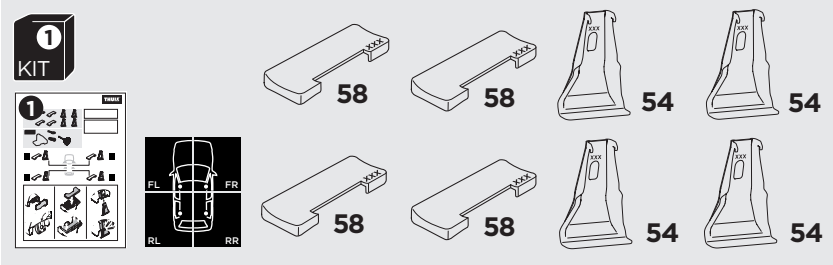

1

Kit 145003

TOYOTA Hilux, 4-dr Double Cab, 16-
TOYOTA Hilux, 4-dr Extra Cab, 16-

ISO 11154-E

521-5003-01

Herbály Autó www.herbalyauto.hu

Bring your life
thule.com

THULE WingBar Evo	THULE WingBar Edge	THULE WingBar	THULE SquareBar Evo	Evo X (scale)	Edge X (scale)
TOYOTA Hilux, 4-dr Double Cab, 16-				40	Q
TOYOTA Hilux, 4-dr Extra Cab, 16-				40	Q

THULE ProBar Evo	THULE SlideBar Evo			X (mm/inch)	
TOYOTA Hilux, 4-dr Double Cab, 16-				1051 mm / 41 3/8"	
TOYOTA Hilux, 4-dr Extra Cab, 16-				1051 mm / 41 3/8"	

THULE WingBar Evo	THULE WingBar Edge	THULE WingBar	THULE SquareBar Evo	Evo Y (scale)	Edge Y (scale)
TOYOTA Hilux, 4-dr Double Cab, 16-				40	Q
TOYOTA Hilux, 4-dr Extra Cab, 16-				40	Q

THULE ProBar Evo	THULE SlideBar Evo			Y (mm/inch)	
TOYOTA Hilux, 4-dr Double Cab, 16-				1051 mm / 41 3/8"	
TOYOTA Hilux, 4-dr Extra Cab, 16-				1051 mm / 41 3/8"	

	W (mm/inch)	Z (mm/inch)
TOYOTA Hilux, 4-dr Double Cab, 16-	750 mm / 29 1/2"	300 mm / 11 3/4"
TOYOTA Hilux, 4-dr Extra Cab, 16-	700 mm / 27 1/2"	300 mm / 11 3/4"