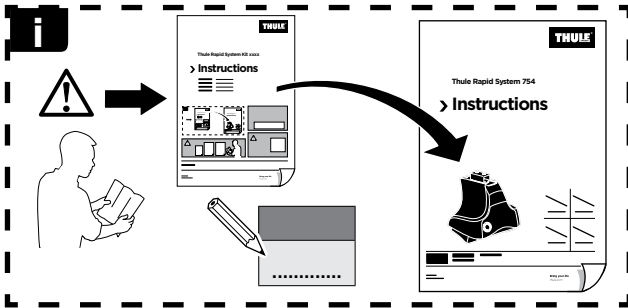

Thule Rapid System Kit 1666

> Instructions

CITROËN DS4, 5-dr Hatchback, 11-

ISO 11154-E

167 x1
169 x1
323 x2

1190 x2
1191 x1
1197 x1

x1

x1

1

	X (scale)	X (mm)	X (inch)
CITROËN DS4, 5-dr Hatchback, 11-	38	1031	40 ⁵/₈

	Y (scale)	Y (mm)	Y (inch)
CITROËN DS4, 5-dr Hatchback, 11-	32	971	38 ¹/₄

2

CITROËN DS4, 5-dr Hatchback, 11-

3

	W (mm)	Z (mm)	W (inch)	Z (inch)
CITROËN DS4 , 5-dr Hatchback, 11-	63	730	2 1/2	28 3/4