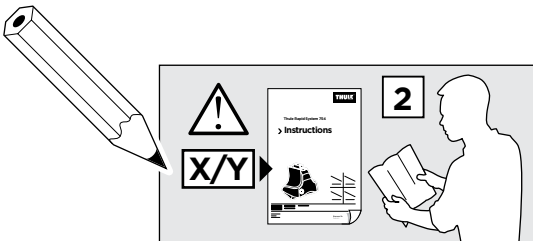

Thule Rapid System Kit 1666

> Instructions

CITROËN DS4, 5-dr Hatchback, 11-

ISO 11154-E

167 x1
169 x1
323 x2

1190 x2
1191 x1
1197 x1

x1

x1

1

	X (scale)	X (mm)	X (inch)
CITROËN DS4, 5-dr Hatchback, 11-	38	1031	40 ⁵/₈

	Y (scale)	Y (mm)	Y (inch)
CITROËN DS4, 5-dr Hatchback, 11-	32	971	38 ¹/₄

2

CITROËN DS4, 5-dr Hatchback, 11-

3

	W (mm)	Z (mm)	W (inch)	Z (inch)
CITROËN DS4 , 5-dr Hatchback, 11-	63	730	2 1/2	28 3/4