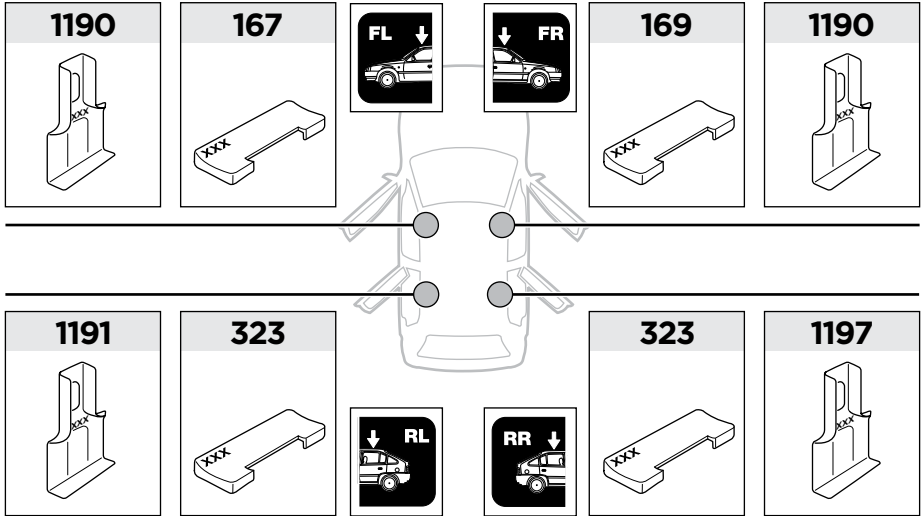

Thule Rapid System Kit 1666

> Instructions

CITROËN DS4, 5-dr Hatchback, 11-

ISO 11154-E

167 x1
169 x1
323 x2

1190 x2
1191 x1
1197 x1

x1

x1

1

	X (scale)	X (mm)	X (inch)
CITROËN DS4, 5-dr Hatchback, 11-	38	1031	40 ⁵/₈

	Y (scale)	Y (mm)	Y (inch)
CITROËN DS4, 5-dr Hatchback, 11-	32	971	38 ¹/₄

2

CITROËN DS4, 5-dr Hatchback, 11-

3

	W (mm)	Z (mm)	W (inch)	Z (inch)
CITROËN DS4 , 5-dr Hatchback, 11-	63	730	2 1/2	28 3/4