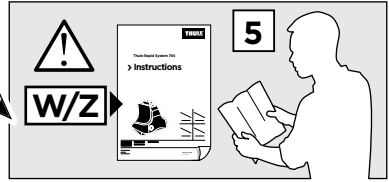

1

	X (scale)	X (mm)	X (inch)
CITROËN DS4, 5-dr Hatchback, 11-	38	1031	40 ⁵/₈

	Y (scale)	Y (mm)	Y (inch)
CITROËN DS4, 5-dr Hatchback, 11-	32	971	38 ¹/₄

2

CITROËN DS4, 5-dr Hatchback, 11-

3

	W (mm)	Z (mm)	W (inch)	Z (inch)
CITROËN DS4 , 5-dr Hatchback, 11-	63	730	2 1/2	28 3/4