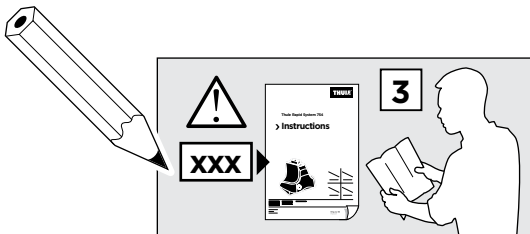

1

	X (scale)	X (mm)	X (inch)
CITROËN DS4, 5-dr Hatchback, 11-	38	1031	40 ⁵/₈

	Y (scale)	Y (mm)	Y (inch)
CITROËN DS4, 5-dr Hatchback, 11-	32	971	38 ¹/₄

2

CITROËN DS4, 5-dr Hatchback, 11-

3

	W (mm)	Z (mm)	W (inch)	Z (inch)
CITROËN DS4 , 5-dr Hatchback, 11-	63	730	2 1/2	28 3/4