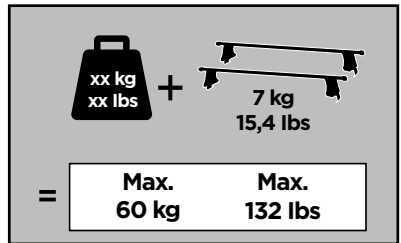

Thule Rapid System Kit 1666

> Instructions

CITROËN DS4, 5-dr Hatchback, 11-

ISO 11154-E

167 x1
169 x1
323 x2

1190 x2
1191 x1
1197 x1

x1

x1

1

	X (scale)	X (mm)	X (inch)
CITROËN DS4, 5-dr Hatchback, 11-	38	1031	40 ⁵/₈

	Y (scale)	Y (mm)	Y (inch)
CITROËN DS4, 5-dr Hatchback, 11-	32	971	38 ¹/₄

2

CITROËN DS4, 5-dr Hatchback, 11-

3

	W (mm)	Z (mm)	W (inch)	Z (inch)
CITROËN DS4 , 5-dr Hatchback, 11-	63	730	2 1/2	28 3/4