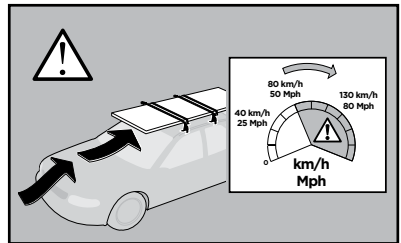

Thule Rapid System Kit 1666

> Instructions

CITROËN DS4, 5-dr Hatchback, 11-

ISO 11154-E

167 x1
169 x1
323 x2

1190 x2
1191 x1
1197 x1

x1

x1

1

	X (scale)	X (mm)	X (inch)
CITROËN DS4, 5-dr Hatchback, 11-	38	1031	40 ⁵/₈

	Y (scale)	Y (mm)	Y (inch)
CITROËN DS4, 5-dr Hatchback, 11-	32	971	38 ¹/₄

2

CITROËN DS4, 5-dr Hatchback, 11-

3

	W (mm)	Z (mm)	W (inch)	Z (inch)
CITROËN DS4 , 5-dr Hatchback, 11-	63	730	2 1/2	28 3/4