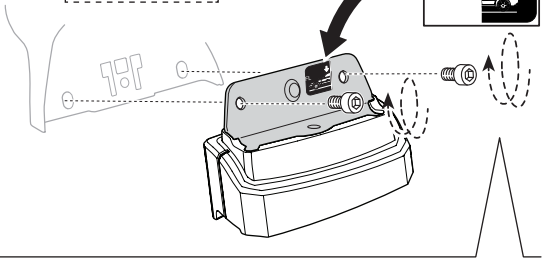

2

A

B

EN Only a few turns
DE Nur wenige Umdrehungen
FR Quelques tours uniquement
NL Slechts enkele slagen
IT Solo qualche giro
ES Sólo algunas vueltas
PT Apenas algumas voltas
SV Endast några varv
DK Kun nogle få omgange
NO Bare noen få omdreininger
FI Vain muutama kierros

ET Ainult mõni pööre
LV Tikai dažī apgriezieni
LT Tik keli pasukimai
PL Wystarczy kilka obrotów
RU Только несколько оборотов
UK Лише декілька обертів
BG Само няколко завъртания
CS Pouze několik otáček
SK Len niekoľko otáčok
SL Le nekaj obratov
HR/BiH Samo nekoliko okreta

RO Doar câteva rotiri
HU Csak néhány fordítás
EL Μόνο λίγες περιστροφές
TR Yalnızca birkaç tur

بعض دورات فقط **AR**

רק מספר סיבובים **HE**

ZH 仅几圈

JA 2～3回転のみ

KO 몇 번만 돌리면 됨

TH เพียงสองสามรอบ

3

x4

x4

x4

x4

A

C

B

x1

6 Nm