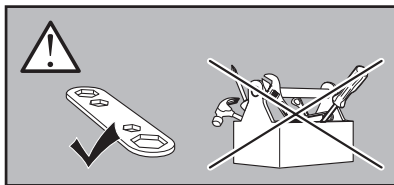

Thule XT Kit 3159

> Instructions

MERCEDES GLC, 4-dr Coupé, 17-

This kit is only for vehicles with fixpoint mounting.

ISO 11154-E

183159

C.20170921
509-3159-02

Herbály Autó www.herbalyauto.hu