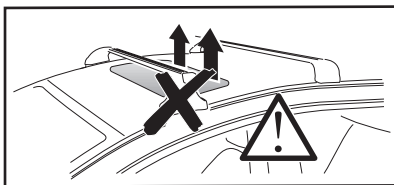

Thule XT Kit 3159

> Instructions

MERCEDES GLC, 4-dr Coupé, 17-

This kit is only for vehicles with fixpoint mounting.

ISO 11154-E

183159

C.20170921
509-3159-02

Herbály Autó www.herbalyauto.hu