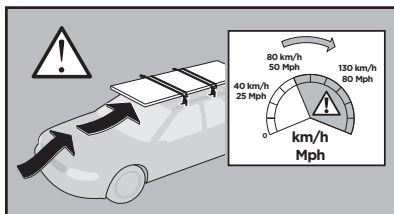

Thule XT Kit 3159

> Instructions

MERCEDES GLC, 4-dr Coupé, 17-

This kit is only for vehicles with fixpoint mounting.

ISO 11154-E

183159

C.20170921
509-3159-02

Herbály Autó www.herbalyauto.hu