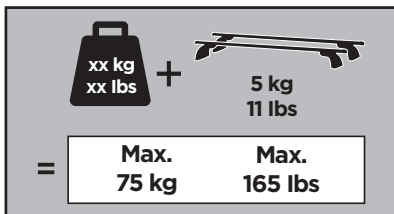

Thule XT Kit 3159

> Instructions

MERCEDES GLC, 4-dr Coupé, 17-

This kit is only for vehicles with fixpoint mounting.

ISO 11154-E

183159

C.20170921
509-3159-02

Herbály Autó www.herbalyauto.hu