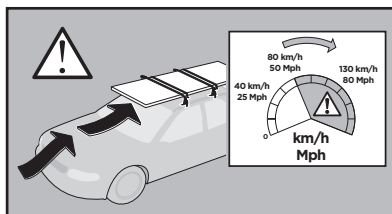

Thule XT Kit 3156

> Instructions

SUZUKI Baleno, 5-dr Hatchback, 16-

This kit is only for vehicles with fixpoint mounting.

ISO 11154-E

183156

C.20160908
509-3156-01

Herbály Autó www.herbalyauto.hu