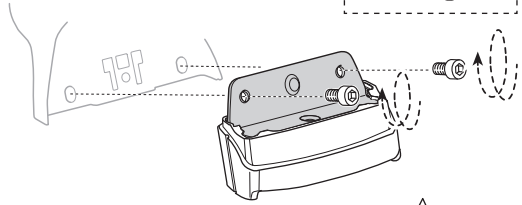

2

A

B

EN Only a few turns
DE Nur wenige Umdrehungen
FR Quelques tours uniquement
NL Slechts enkele slagen
IT Solo qualche giro
ES Sólo algunas vueltas
PT Noções básicas
SV Endast några varv
DK Kun nogle få omgange
NE Bare noen få omdreinger
FI Vain muutama kierros
ET Ainult mõni pööre
LV Tikai dažī apgriezieni
LT Tik keli pasukimai
PL Wystarczy kilka obrotów
RU Только несколько оборотов

UK Лише декілька обертів
BG Само няколко завъртания
CS Pouze několik otáček
SK Len niekoľko otáčok
SL Le nekaj obratov
HR/BiH Samo nekoliko okreta
RO Doar câteva rotiri
HU Csak néhány fordítás
EL Μόνο λίγες περιστροφές
TR Yalnızca birkaç tur

بعض دورات فقط

AR

רק מספר סיבובים

HE

ZH 仅几圈
JA 2～3回転のみ
KO 몇 번만 돌리면 됨
TH เพียงสองสามรอบ

3

x1