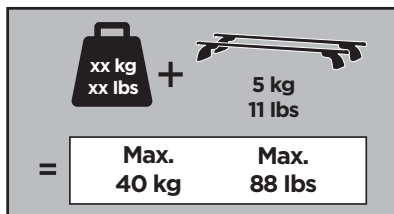

Thule XT Kit 3156

> Instructions

SUZUKI Baleno, 5-dr Hatchback, 16-

This kit is only for vehicles with fixpoint mounting.

ISO 11154-E

183156

C.20160908
509-3156-01

Herbály Autó www.herbalyauto.hu