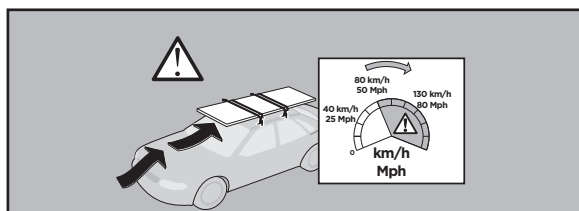

# > Instructions

**SUBARU Levorg**, 5-dr Estate, 14-20

**SUBARU WRX**, 4-dr Sedan, 18-

This kit is only for vehicles with fixpoint mounting.

 xx kg xx lbs	+		5 kg 11 lbs
<b>SUBARU Levorg</b> , 5-dr Estate, 14-20	=	<b>Max.</b> <b>75 kg</b> <b>165 lbs</b>	
<b>SUBARU WRX</b> , 4-dr Sedan, 18-	=	<b>Max.</b> <b>40 kg</b> <b>88 lbs</b>	