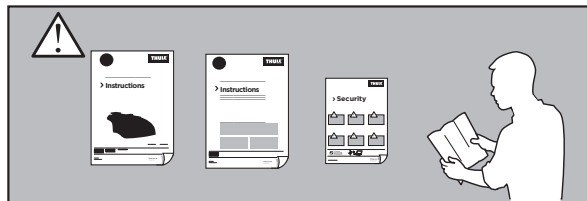

# > Instructions

**SUBARU Levorg**, 5-dr Estate, 14-20

**SUBARU WRX**, 4-dr Sedan, 18-

This kit is only for vehicles with fixpoint mounting.

 xx kg xx lbs	+		5 kg 11 lbs
<b>SUBARU Levorg</b> , 5-dr Estate, 14-20	=	<b>Max.</b> <b>75 kg</b> <b>165 lbs</b>	
<b>SUBARU WRX</b> , 4-dr Sedan, 18-	=	<b>Max.</b> <b>40 kg</b> <b>88 lbs</b>	