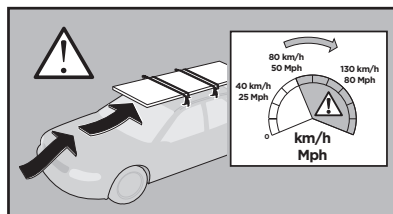

Thule XT Kit 3170

> Instructions

HYUNDAI i30, 5-dr Hatchback, 17-
HYUNDAI i30 Fastback, 5-dr Hatchback, 17-
KIA Ceed, 5-dr Hatchback, 19-
KIA Proceed, 5-dr Estate, 19-

This kit is only for vehicles with fixpoint mounting.