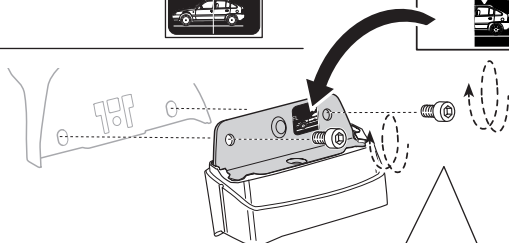

B A 16 mm x8

x1

EN Only a few turns

DE Nur wenige Umdrehungen

FR Quelques tours uniquement

NL Slechts enkele slagen

IT Solo qualche giro

ES Sólo algunas vueltas

PT Noções básicas

SV Endast några varv

DK Kun nogle få omgange

NE Bare noen få omdreinger

FI Vain muutama kierros

ET Ainult mõni pööre

LV Tikai daži apgriezieni

LT Tik keli pasukimai

PL Wystarczy kilka obrotów

RU Только несколько оборотов

UK Лише декілька обертів

BG Само няколко завъртания

CS Pouze několik otáček

SK Len niekoľko otáčok

SL Le nekaj obratov

HR/BiH Samo nekoliko okreta

RO Doar câteva rotiri

HU Csak néhány fordítás

EL Μόνο λίγες περιστροφές

TR Yalnızca birkaç tur

AR بعض دورات فقط

HE רק מספר סיבובים

ZH 仅几圈

JA 2~3回転のみ

KO 몇 번만 돌리면 됨

TH เพียงสองสามรอบ

3

01

x1

02

x1

05

x1

06

x1

x1