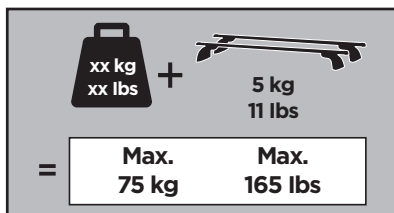

Thule XT Kit 3125

> Instructions

MERCEDES CLA, 4-dr Coupé, 13-18, 19-

This kit is only for vehicles with fixpoint mounting.

ISO 11154-E

183125

C.20190528
509-3125-06

Herbály Autó www.herbalyauto.hu