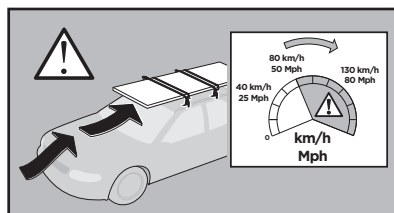

Thule XT Kit 3125

> Instructions

MERCEDES CLA, 4-dr Coupé, 13-18, 19-

This kit is only for vehicles with fixpoint mounting.

ISO 11154-E

183125

C.20190528
509-3125-06

Herbály Autó www.herbalyauto.hu