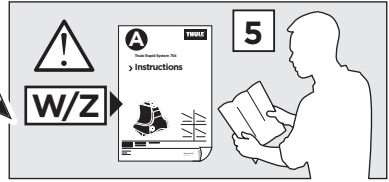

3

	W (mm)	Z (mm)	W (inch)	Z (inch)
SKODA Fabia (Mk.III), 5-dr Estate, 15- (Without railing)	250	700	9 7/8	27 1/2