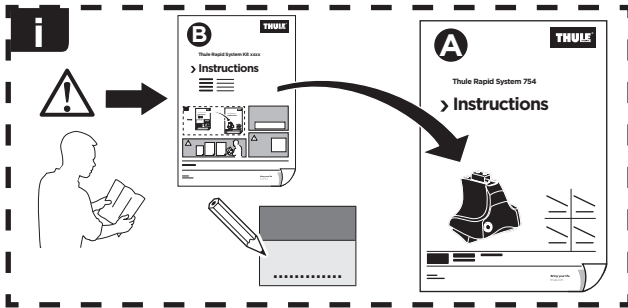

# > Instructions

SKODA Fabia (Mk.III), 5-dr Estate, 15- (Without railing)

ISO 11154-E

**1**

	X (scale)	X (mm)	X (inch)
<b>SKODA Fabia (Mk.III), 5-dr Estate, 15- (Without railing)</b>	<b>36,5</b>	<b>1016</b>	<b>40</b>