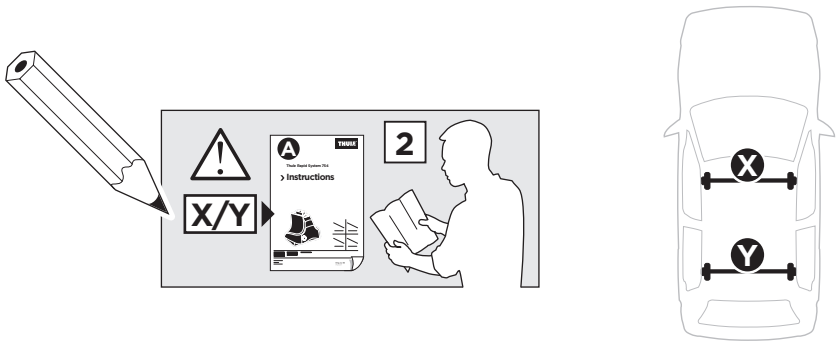

# > Instructions

SKODA Fabia (Mk.III), 5-dr Estate, 15- (Without railing)

ISO 11154-E

**1**

	X (scale)	X (mm)	X (inch)
<b>SKODA Fabia (Mk.III), 5-dr Estate, 15- (Without railing)</b>	<b>36,5</b>	<b>1016</b>	<b>40</b>

	Y (scale)	Y (mm)	Y (inch)
<b>SKODA Fabia (Mk.III), 5-dr Estate, 15- (Without railing)</b>	<b>32,5</b>	<b>976</b>	<b>38 <sup>3</sup>/<sub>8</sub></b>

2

SKODA Fabia (Mk.III), 5-dr Estate, 15- (Without railing)

3

	W (mm)	Z (mm)	W (inch)	Z (inch)
<b>SKODA Fabia (Mk.III), 5-dr Estate, 15- (Without railing)</b>	<b>250</b>	<b>700</b>	<b>9 7/8</b>	<b>27 1/2</b>