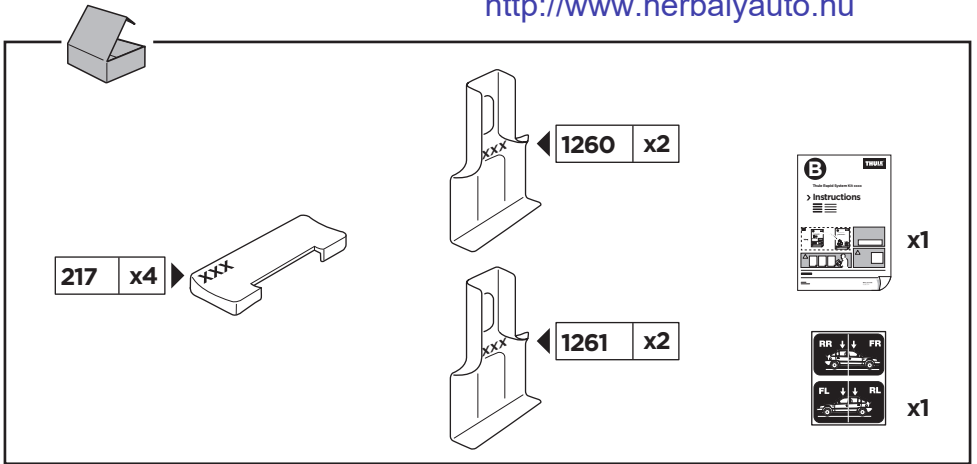

## Thule Rapid System Kit 1794

# > Instructions

SKODA Fabia (Mk.III), 5-dr Estate, 15- (Without railing)

ISO 11154-E

**1**

	X (scale)	X (mm)	X (inch)
<b>SKODA Fabia (Mk.III), 5-dr Estate, 15- (Without railing)</b>	<b>36,5</b>	<b>1016</b>	<b>40</b>

	Y (scale)	Y (mm)	Y (inch)
<b>SKODA Fabia (Mk.III), 5-dr Estate, 15- (Without railing)</b>	<b>32,5</b>	<b>976</b>	<b>38 <sup>3</sup>/<sub>8</sub></b>

2

SKODA Fabia (Mk.III), 5-dr Estate, 15- (Without railing)

3

	W (mm)	Z (mm)	W (inch)	Z (inch)
<b>SKODA Fabia (Mk.III), 5-dr Estate, 15- (Without railing)</b>	<b>250</b>	<b>700</b>	<b>9 7/8</b>	<b>27 1/2</b>