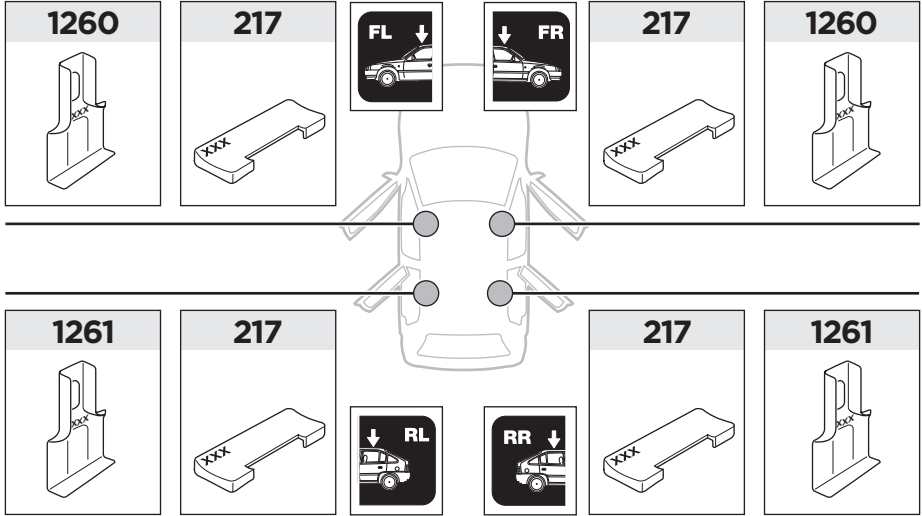

# > Instructions

SKODA Fabia (Mk.III), 5-dr Estate, 15- (Without railing)

ISO 11154-E

**1**

	X (scale)	X (mm)	X (inch)
<b>SKODA Fabia (Mk.III), 5-dr Estate, 15- (Without railing)</b>	<b>36,5</b>	<b>1016</b>	<b>40</b>

	Y (scale)	Y (mm)	Y (inch)
<b>SKODA Fabia (Mk.III), 5-dr Estate, 15- (Without railing)</b>	<b>32,5</b>	<b>976</b>	<b>38 <sup>3</sup>/<sub>8</sub></b>

2

SKODA Fabia (Mk.III), 5-dr Estate, 15- (Without railing)

3

	W (mm)	Z (mm)	W (inch)	Z (inch)
<b>SKODA Fabia (Mk.III), 5-dr Estate, 15- (Without railing)</b>	<b>250</b>	<b>700</b>	<b>9 7/8</b>	<b>27 1/2</b>