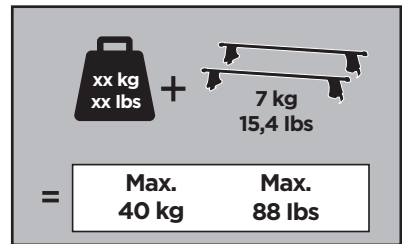

# > Instructions

SKODA Fabia (Mk.III), 5-dr Estate, 15- (Without railing)

ISO 11154-E

**1**

	X (scale)	X (mm)	X (inch)
<b>SKODA Fabia (Mk.III), 5-dr Estate, 15- (Without railing)</b>	<b>36,5</b>	<b>1016</b>	<b>40</b>

	Y (scale)	Y (mm)	Y (inch)
<b>SKODA Fabia (Mk.III), 5-dr Estate, 15- (Without railing)</b>	<b>32,5</b>	<b>976</b>	<b>38 <sup>3</sup>/<sub>8</sub></b>

2

SKODA Fabia (Mk.III), 5-dr Estate, 15- (Without railing)

3

	W (mm)	Z (mm)	W (inch)	Z (inch)
<b>SKODA Fabia (Mk.III), 5-dr Estate, 15- (Without railing)</b>	<b>250</b>	<b>700</b>	<b>9 7/8</b>	<b>27 1/2</b>