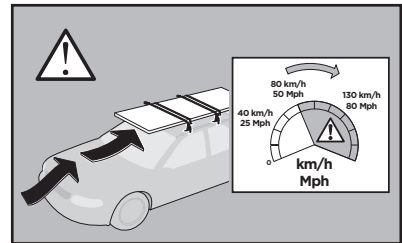

# > Instructions

SKODA Fabia (Mk.III), 5-dr Estate, 15- (Without railing)

ISO 11154-E

**1**

	X (scale)	X (mm)	X (inch)
<b>SKODA Fabia (Mk.III), 5-dr Estate, 15- (Without railing)</b>	<b>36,5</b>	<b>1016</b>	<b>40</b>