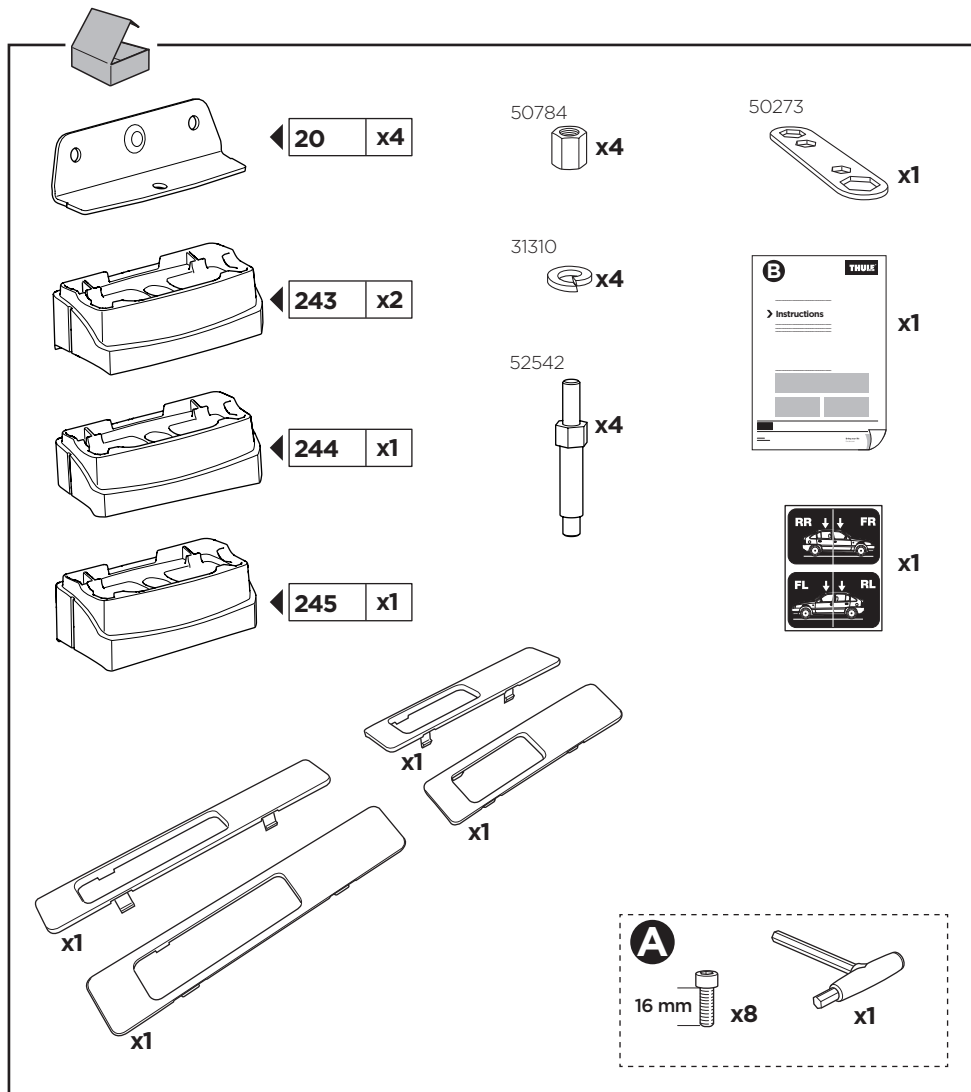

Thule XT Kit 3177

> Instructions

TOYOTA RAV4, 5-dr SUV, 19-

This kit is only for vehicles with fixpoint mounting.

ISO 11154-E

183177
C.20191025
509-3177-02

Herbály Autó www.herbalyauto.hu

Bring your life
thule.com

1

20

245

FL

FR

244

20

20