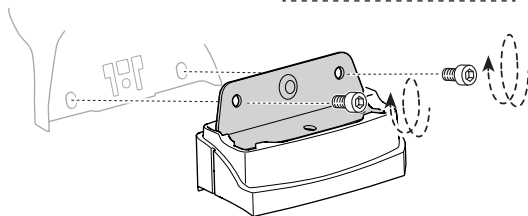

2

A

B

A

16 mm x8

EN Only a few turns
DE Nur wenige Umdrehungen
FR Quelques tours uniquement
NL Slechts enkele slagen
IT Solo qualche giro
ES Sólo algunas vueltas
PT Apenas algumas voltas
SV Endast några varv
DK Kun nogle få omgange
NO Bare noen få omdreininger
FI Vain muutama kierros

ET Ainult mõni pööre
LV Tikai daži apgriezieni
LT Tik keli pasukimai
PL Wystarczy kilka obrotów
RU Только несколько оборотов
UK Лише декілька обертів
BG Само няколко завъртания
CS Pouze několik otáček
SK Len niekoľko otáčok
SL Le nekaj obratov
HR/BIH Samo nekoliko okreta

RO Doar câteva rotiri
HU Csak néhány fordítás
EL Μόνο λίγες περιστροφές
TR Yalnızca birkaç tur

بعض دورات فقط

AR

רק מספר סיבובים

HE

ZH 仅几圈

JA 2 ~ 3 回転のみ

KO 몇 번만 돌리면 됨

TH เพียงสองสามรอบ

3

x1