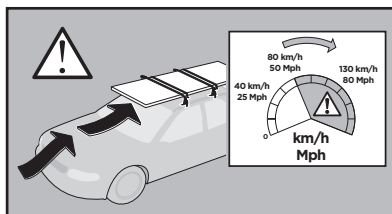

Thule XT Kit 3177

> Instructions

TOYOTA RAV4, 5-dr SUV, 19-

This kit is only for vehicles with fixpoint mounting.

ISO 11154-E

183177
C.20191025
509-3177-02

Herbály Autó www.herbalyauto.hu

Bring your life
thule.com