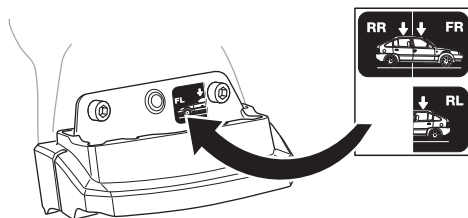

2

B

EN Only a few turns	ET Ainult mõni pööre	RO Doar câteva rotiri	AR بعض دورات فقط
DE Nur wenige Umdrehungen	LV Tikai dažī apgriezieni	HU Csak néhány fordítás	HE רק מספר סיבובים
FR Quelques tours uniquement	LT Tik keli pasukimai	EL Ⓟ	
NL Slechts enkele slagen	PL Wystarczy kilka obrotów	TR Yalnızca birkaç tur	
IT Solo qualche giro	RU Только несколько оборотов		
ES Sólo algunas vueltas	UK Лише декілька обертів		
PT Apenas algumas voltas	BG Само няколко завъртания	ZH 仅几圈	
SV Endast några varv	CS Pouze několik otáček	JA 2～3回転のみ	
DK Kun nogle få omgange	SK Len niekoľko otáčok	KO 몇 번만 돌리면 됨	
NO Bare noen få omdreinger	SL Le nekaj obratov	TH เพียงสองสามรอบ	
FI Vain muutama kierros	HR/BIH Samo nekoliko okreta		

3

x1

4

x1

x8

A

B

2 Nm

C

1/2 - 1