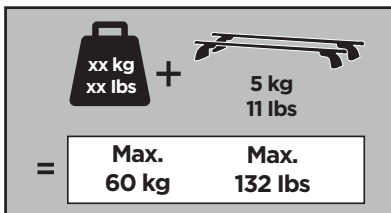

Thule XT Kit 3172

> Instructions

SUBARU Forester, 5-dr Hatchback, 18-

This kit is only for vehicles with fixpoint mounting.

ISO 11154-E

183172

C. 20180416
509-3172-01

Bring your life
thule.com