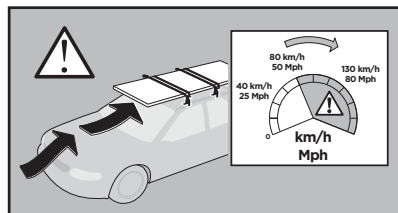

Thule XT Kit 3172

> Instructions

SUBARU Forester, 5-dr Hatchback, 18-

This kit is only for vehicles with fixpoint mounting.

ISO 11154-E

183172

C. 20180416
509-3172-01

Bring your life
thule.com