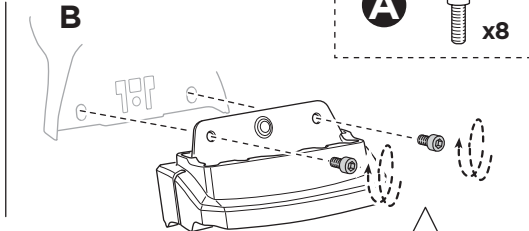

B

EN Only a few turns	ET Ainult mõni pööre	RO Doar câteva rotiri	AR بعض دورات فقط
DE Nur wenige Umdrehungen	LV Tikai dažī apgriezieni	HU Csak néhány fordítás	HE רק מספר סיבובים
FR Quelques tours uniquement	LT Tik keli pasukimai	EL Ⓟ	
NL Slechts enkele slagen	PL Wystarczy kilka obrotów	TR Yalnızca birkaç tur	
IT Solo qualche giro	RU Только несколько оборотов		
ES Sólo algunas vueltas	UK Лише декілька обертів		
PT Apenas algumas voltas	BG Само няколко завъртания	ZH 仅几圈	
SV Endast några varv	CS Pouze několik otáček	JA 2～3回転のみ	
DK Kun nogle få omgange	SK Len niekoľko otáčok	KO 몇 번만 돌리면 됨	
NO Bare noen få omdreinger	SL Le nekaj obratov	TH เพียงสองสามรอบ	
FI Vain muutama kierros	HR/BIH Samo nekoliko okreta		

3

x1