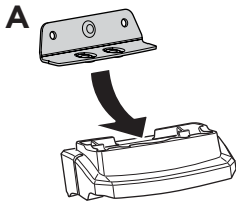

2

B

EN Only a few turns	ET Ainult mõni pööre	RO Doar câteva rotiri	AR بعض دورات فقط
DE Nur wenige Umdrehungen	LV Tikai dažī apgriezieni	HU Csak néhány fordítás	HE רק מספר סיבובים
FR Quelques tours uniquement	LT Tik keli pasukimai	EL Ⓟ	
NL Slechts enkele slagen	PL Wystarczy kilka obrotów	TR Yalnızca birkaç tur	
IT Solo qualche giro	RU Только несколько оборотов		
ES Sólo algunas vueltas	UK Лише декілька обертів		
PT Apenas algumas voltas	BG Само няколко завъртания	ZH 仅几圈	
SV Endast några varv	CS Pouze několik otáček	JA 2～3回転のみ	
DK Kun nogle få omgange	SK Len niekoľko otáčok	KO 몇 번만 돌리면 됨	
NO Bare noen få omdreinger	SL Le nekaj obratov	TH เพียงสองสามรอบ	
FI Vain muutama kierros	HR/BIH Samo nekoliko okreta		

3

x1

4

x1

x8

A

B

2 Nm

C

1/2 - 1