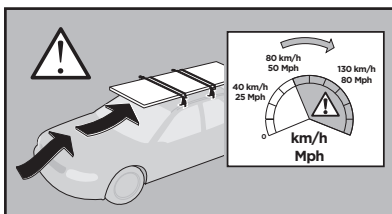

Thule XT Kit 3154

> Instructions

MERCEDES E-Class (W213), 4-dr Sedan, 16-

This kit is only for vehicles with fixpoint mounting.

ISO 11154-E

183154

C.20170918
509-3154-02

Herbály Autó www.herbalyauto.hu