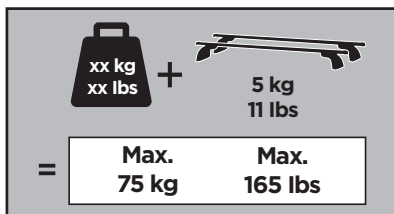

Thule XT Kit 3154

> Instructions

MERCEDES E-Class (W213), 4-dr Sedan, 16-

This kit is only for vehicles with fixpoint mounting.

ISO 11154-E

183154

C.20170918
509-3154-02

Herbály Autó www.herbalyauto.hu