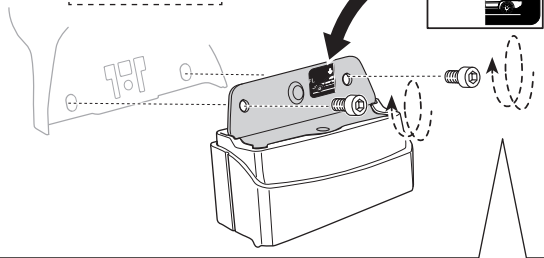

2

A

B

A

EN Only a few turns
DE Nur wenige Umdrehungen
FR Quelques tours uniquement
NL Slechts enkele slagen
IT Solo qualche giro
ES Sólo algunas vueltas
PT Apenas algumas voltas
SV Endast några varv
DK Kun nogle få omgange
NO Bare noen få omdreininger
FI Vain muutama kierros

ET Ainult mõni pööre
LV Tikai dažī apgriezieni
LT Tik keli pasukimai
PL Wystarczy kilka obrotów
RU Только несколько оборотов
UK Лише декілька обертів
BG Само няколко завъртания
CS Pouze několik otáček
SK Len niekoľko otáčok
SL Le nekaj obratov
HR/BIH Samo nekoliko okreta

RO Doar câteva rotiri
HU Csak néhány fordítás
EL Μόνο λίγες περιστροφές
TR Yalnızca birkaç tur

بعض دورات فقط

AR

רק מספר סיבובים

HE

ZH 仅几圈

JA 2～3回転のみ

KO 몇 번만 돌리면 됨

TH เพียงสองสามรอบ

3

A

B