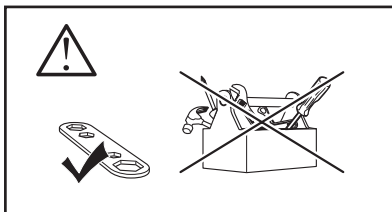

Thule XT Kit 3154

> Instructions

MERCEDES E-Class (W213), 4-dr Sedan, 16-

This kit is only for vehicles with fixpoint mounting.

ISO 11154-E

183154

C.20170918
509-3154-02

Herbály Autó www.herbalyauto.hu