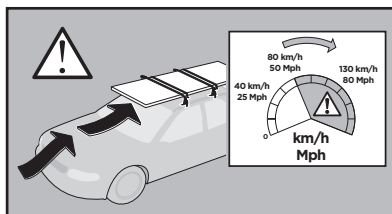

Thule XT Kit 3098

> Instructions

PORSCHE Panamera, 5-dr Hatchback, 09-16

This kit is only for vehicles with fixpoint mounting.

ISO 11154-E

183098

C.20170209
509-3098-02

Herbály Autó www.herbalyauto.hu