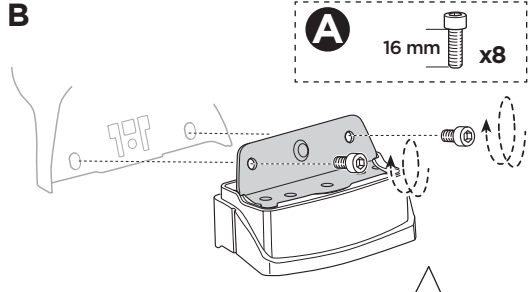

2

A

B

1. **EN** Only a few turns
   DE Nur wenige Umdrehungen
   FR Quelques tours uniquement
   NL Slechts enkele slagen
   IT Solo qualche giro
   ES Sólo algunas vueltas
   PT Noções básicas
   SV Endast några varv
   DK Kun nogle få omgange
   NE Bare noen få omdreinger
   FI Vain muutama kierros
   ET Ainult mõni pööre
   LV Tikai dažī apgriezieni
   LT Tik keli pasukimai
   PL Wystarczy kilka obrotów
   RU Только несколько оборотов

1. **UK** Лише декілька обертів
   BG Само няколко завъртания
   CS Pouze několik otáček
   SK Len niekoľko otáčok
   SL Le nekaj obratov
   HR/BiH Samo nekoliko okreta
   RO Doar câteva rotiri
   HU Csak néhány fordítás
   EL Μόνο λίγες περιστροφές
   TR Yalnızca birkaç tur

بعض دورات فقط

AR

רק מספר סיבובים

HE

1. **ZH** 仅几圈
   JA 2～3回転のみ
   KO 몇 번만 돌리면 됨
   TH เพียงสองสามรอบ

3

x1