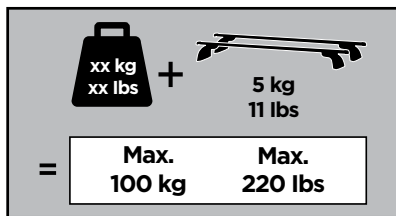

> Instructions

- **BUICK Roadmaster**, 5-dr Estate, 92-96
- **CHEVROLET Tahoe**, 5-dr SUV, 00-06
- **CHRYSLER Town & Country**, 5-dr MPV, 96-00, 01-05
- **CHRYSLER Voyager/Grand Voyager**, 5-dr MPV, 96-00, 01-05
- **DODGE Caravan/Grand Caravan**, 5-dr MPV, 96-00, 01-05
- **PLYMOUTH Voyager/Grand Voyager**, 5-dr MPV, 96-00, 01-05
- **KIA Carnival**, 5-dr MPV, 98-05, 06-14
- **KIA Sedona**, 5-dr MPV, 98-05, 06-14

- **VW California T5 & T6**, 4-dr Bus, 03-15, 15-
- **VW Caravelle T5 & T6**, 4-dr Bus, 03-15, 15-
- **VW Multivan T5 & T6**, 4-dr Bus, 03-15, 15-
- **VW Shuttle T5 & T6**, 4-dr Bus, 03-15, 15-
- **VW Transporter T5 & T6**, 4-dr Van, 03-15, 15-

This kit is only for vehicles with T-profile.