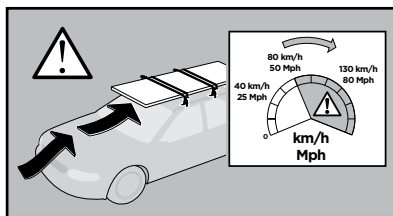

> Instructions

- **BUICK Roadmaster**, 5-dr Estate, 92-96
- **CHEVROLET Tahoe**, 5-dr SUV, 00-06
- **CHRYSLER Town & Country**, 5-dr MPV, 96-00, 01-05
- **CHRYSLER Voyager/Grand Voyager**, 5-dr MPV, 96-00, 01-05
- **DODGE Caravan/Grand Caravan**, 5-dr MPV, 96-00, 01-05
- **PLYMOUTH Voyager/Grand Voyager**, 5-dr MPV, 96-00, 01-05
- **KIA Carnival**, 5-dr MPV, 98-05, 06-14
- **KIA Sedona**, 5-dr MPV, 98-05, 06-14

- **VW California T5 & T6**, 4-dr Bus, 03-15, 15-
- **VW Caravelle T5 & T6**, 4-dr Bus, 03-15, 15-
- **VW Multivan T5 & T6**, 4-dr Bus, 03-15, 15-
- **VW Shuttle T5 & T6**, 4-dr Bus, 03-15, 15-
- **VW Transporter T5 & T6**, 4-dr Van, 03-15, 15-

This kit is only for vehicles with T-profile.