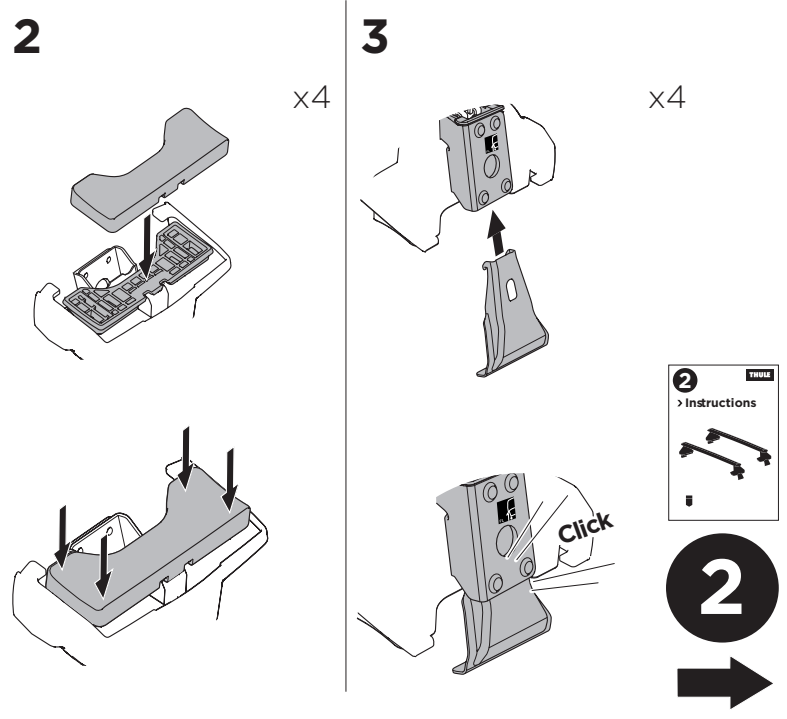

1

Kit 145013

AUDI A3, 5-dr Hatchback, 12-

ISO 11154-E

THULE WingBar Evo	THULE WingBar Edge	THULE WingBar	THULE SquareBar Evo	Evo X (scale)	Edge X (scale)
AUDI A3, 5-dr Hatchback, 12-				38,5	B
THULE ProBar Evo	THULE SlideBar Evo				X (mm/inch)
AUDI A3, 5-dr Hatchback, 12-				1036 mm / 40 3/4"	

THULE WingBar Evo	THULE WingBar Edge	THULE WingBar	THULE SquareBar Evo	Evo Y (scale)	Edge Y (scale)
AUDI A3, 5-dr Hatchback, 12-				33	M
THULE ProBar Evo	THULE SlideBar Evo				Y (mm/inch)
AUDI A3, 5-dr Hatchback, 12-				981 mm / 38 5/8"	

	W (mm/inch)	Z (mm/inch)
AUDI A3, 5-dr Hatchback, 12-	720 mm / 28 3/8"	250 mm / 9 7/8"