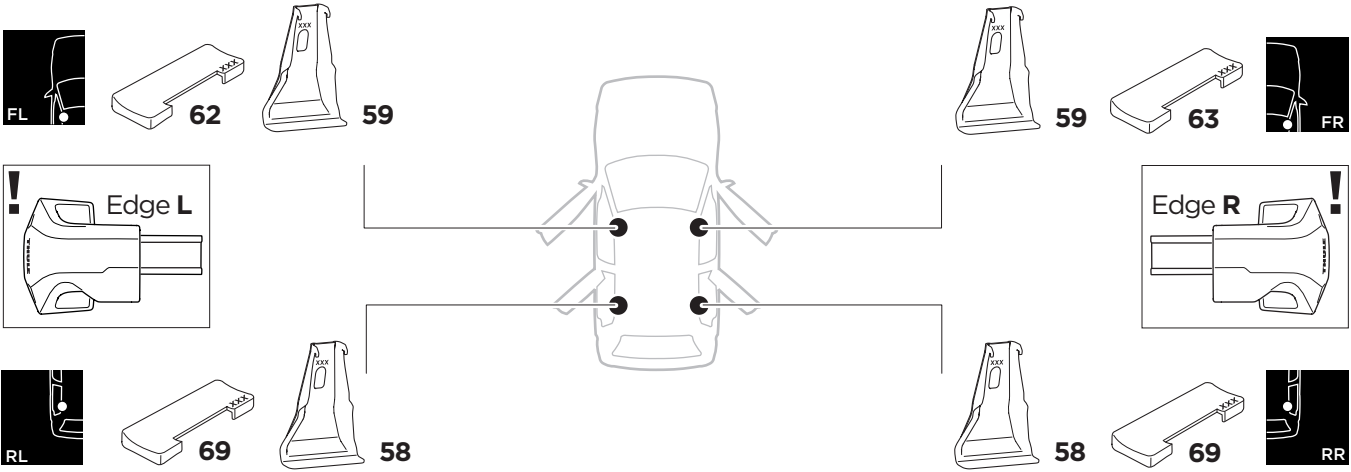

1

Kit 145013

AUDI A3, 5-dr Hatchback, 12-

ISO 11154-E

THULE WingBar Evo	THULE WingBar Edge	THULE WingBar	THULE SquareBar Evo	Evo X (scale)	Edge X (scale)
AUDI A3, 5-dr Hatchback, 12-				38,5	B
THULE ProBar Evo	THULE SlideBar Evo				X (mm/inch)
AUDI A3, 5-dr Hatchback, 12-				1036 mm / 40 3/4"	

THULE WingBar Evo	THULE WingBar Edge	THULE WingBar	THULE SquareBar Evo	Evo Y (scale)	Edge Y (scale)
AUDI A3, 5-dr Hatchback, 12-				33	M
THULE ProBar Evo	THULE SlideBar Evo				Y (mm/inch)
AUDI A3, 5-dr Hatchback, 12-				981 mm / 38 5/8"	

	W (mm/inch)	Z (mm/inch)
AUDI A3, 5-dr Hatchback, 12-	720 mm / 28 3/8"	250 mm / 9 7/8"