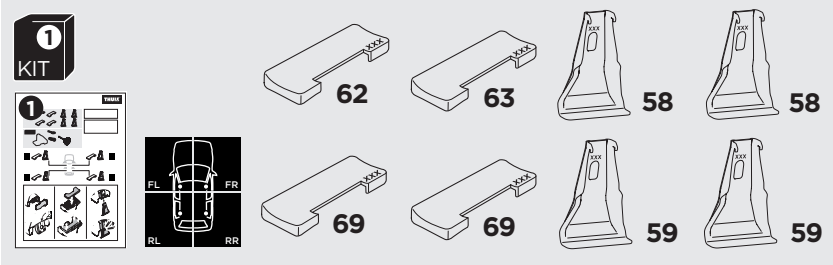

1

Kit 145013

AUDI A3, 5-dr Hatchback, 12-

ISO 11154-E

THULE WingBar Evo	THULE WingBar Edge	THULE WingBar	THULE SquareBar Evo	Evo X (scale)	Edge X (scale)
AUDI A3, 5-dr Hatchback, 12-				38,5	B
THULE ProBar Evo	THULE SlideBar Evo				X (mm/inch)
AUDI A3, 5-dr Hatchback, 12-				1036 mm / 40 3/4"	

THULE WingBar Evo	THULE WingBar Edge	THULE WingBar	THULE SquareBar Evo	Evo Y (scale)	Edge Y (scale)
AUDI A3, 5-dr Hatchback, 12-				33	M
THULE ProBar Evo	THULE SlideBar Evo				Y (mm/inch)
AUDI A3, 5-dr Hatchback, 12-				981 mm / 38 5/8"	

	W (mm/inch)	Z (mm/inch)
AUDI A3, 5-dr Hatchback, 12-	720 mm / 28 3/8"	250 mm / 9 7/8"