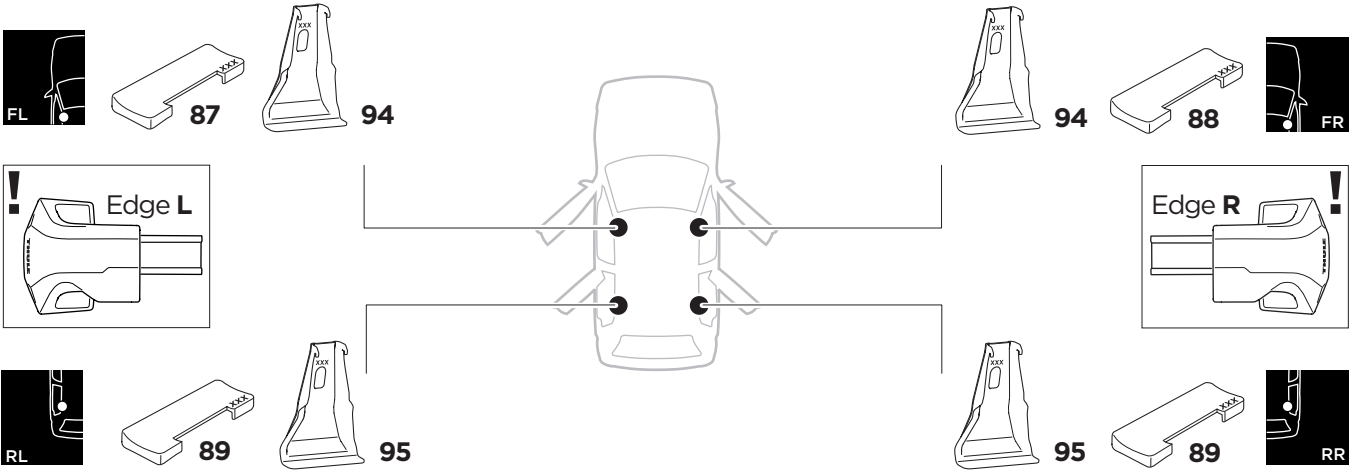

# 1

## Kit 145018

PEUGEOT 308, 5-dr Hatchback, 14-  
PEUGEOT 308 SW, 5-dr Estate, 14-

ISO 11154-E

THULE WingBar Evo            THULE WingBar Edge            THULE WingBar            THULE SquareBar Evo	Evo X (scale)	Edge X (scale)
PEUGEOT 308, 5-dr Hatchback, 14-	41	O
PEUGEOT 308 SW, 5-dr Estate, 14-	41,5	N

THULE ProBar Evo            THULE SlideBar Evo	X (mm/inch)
PEUGEOT 308, 5-dr Hatchback, 14-	1061 mm / 41 3/4"
PEUGEOT 308 SW, 5-dr Estate, 14-	1066 mm / 42"

THULE WingBar Evo            THULE WingBar Edge            THULE WingBar            THULE SquareBar Evo	Evo Y (scale)	Edge Y (scale)
PEUGEOT 308, 5-dr Hatchback, 14-	34,5	J
PEUGEOT 308 SW, 5-dr Estate, 14-	35	I

THULE ProBar Evo            THULE SlideBar Evo	Y (mm/inch)
PEUGEOT 308, 5-dr Hatchback, 14-	996 mm / 39 1/4"
PEUGEOT 308 SW, 5-dr Estate, 14-	1001 mm / 39 3/8"

	W (mm/inch)	Z (mm/inch)
PEUGEOT 308, 5-dr Hatchback, 14-	725 mm / 28 1/2"	225 mm / 8 7/8"
PEUGEOT 308 SW, 5-dr Estate, 14-	720 mm / 28 1/2"	225 mm / 8 7/8"