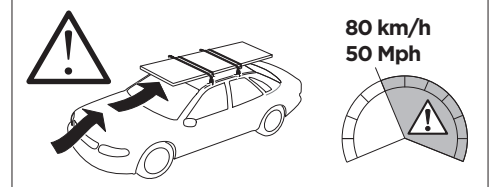

1

Kit 145018

PEUGEOT 308, 5-dr Hatchback, 14-
PEUGEOT 308 SW, 5-dr Estate, 14-

ISO 11154-E