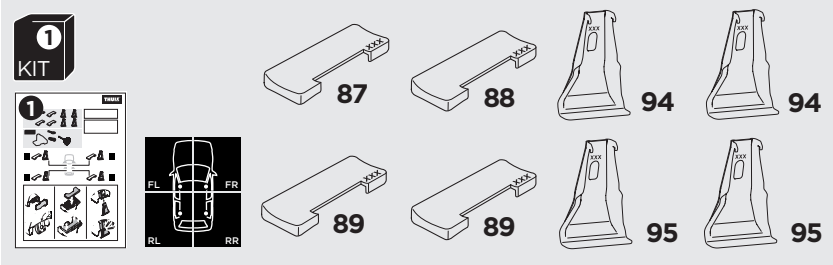

# 1

## Kit 145018

PEUGEOT 308, 5-dr Hatchback, 14-  
PEUGEOT 308 SW, 5-dr Estate, 14-

ISO 11154-E

THULE WingBar Evo            THULE WingBar Edge            THULE WingBar            THULE SquareBar Evo	Evo X (scale)	Edge X (scale)
PEUGEOT 308, 5-dr Hatchback, 14-	41	O
PEUGEOT 308 SW, 5-dr Estate, 14-	41,5	N

THULE ProBar Evo            THULE SlideBar Evo	X (mm/inch)
PEUGEOT 308, 5-dr Hatchback, 14-	1061 mm / 41 3/4"
PEUGEOT 308 SW, 5-dr Estate, 14-	1066 mm / 42"

THULE WingBar Evo            THULE WingBar Edge            THULE WingBar            THULE SquareBar Evo	Evo Y (scale)	Edge Y (scale)
PEUGEOT 308, 5-dr Hatchback, 14-	34,5	J
PEUGEOT 308 SW, 5-dr Estate, 14-	35	I

THULE ProBar Evo            THULE SlideBar Evo	Y (mm/inch)
PEUGEOT 308, 5-dr Hatchback, 14-	996 mm / 39 1/4"
PEUGEOT 308 SW, 5-dr Estate, 14-	1001 mm / 39 3/8"

	W (mm/inch)	Z (mm/inch)
PEUGEOT 308, 5-dr Hatchback, 14-	725 mm / 28 1/2"	225 mm / 8 7/8"
PEUGEOT 308 SW, 5-dr Estate, 14-	720 mm / 28 1/2"	225 mm / 8 7/8"