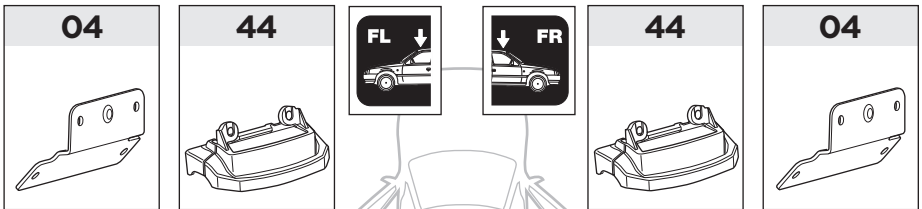

This kit is only for vehicles with fixpoint mounting.

ISO 11154-E

184041

C.20190308
509-4041-03

Herbály Autó www.herbalyauto.hu

Bring your life
thule.com

1

2