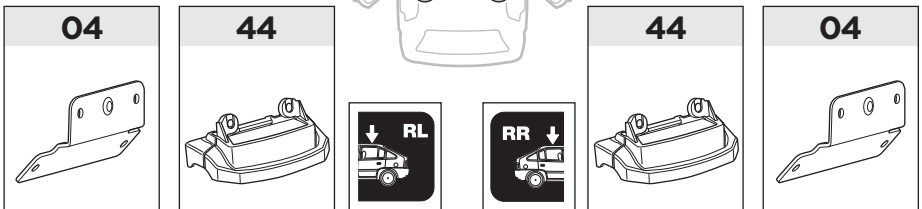

This kit is only for vehicles with fixpoint mounting.

ISO 11154-E

184041

C.20190308
509-4041-03

Herbály Autó www.herbalyauto.hu

Bring your life
thule.com

1

2