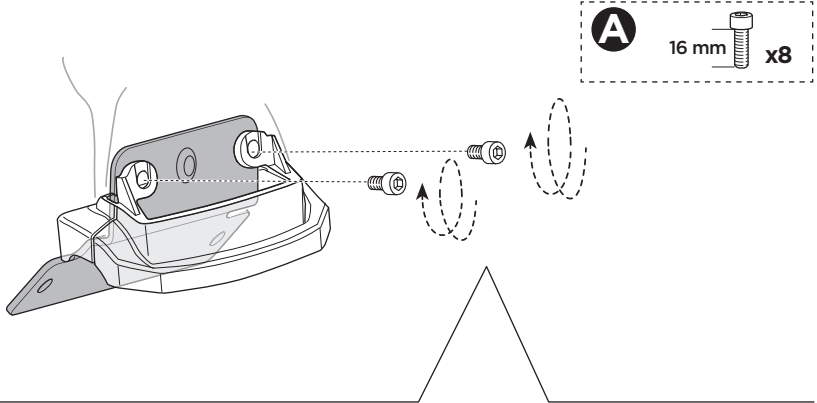

3

EN Only a few turns
DE Nur wenige Umdrehungen
FR Quelques tours uniquement
NL Slechts enkele slagen
IT Solo qualche giro
ES Sólo algunas vueltas
PT Noções básicas
SV Endast några varv
DK Kun nogle få omgange
NE Bare noen få omdreininger
FI Vain muutama kierros
ET Ainult mõni pööre
LV Tikai dažī apgriezieni
LT Tik keli pasukimai
PL Wystarczy kilka obrotów
RU Только несколько оборотов

UK Лише декілька обертів
BG Само няколко завъртания
CS Pouze několik otáček
SK Len niekoľko otáčok
SL Le nekaj obratov
HR/BiH Samo nekoliko okreta
RO Doar câteva rotiri
HU Csak néhány fordítás
EL Μόνο λίγες περιστροφές
TR Yalnızca birkaç tur

بعض دورات فقط **AR**
רק מספר סיבובים **HE**

ZH 仅几圈
JA 2～3回転のみ
KO 몇 번만 돌리면 됨
TH เพียงสองสามรอบ

4

x1