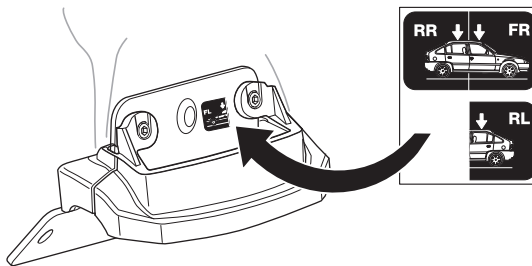

3

EN Only a few turns
DE Nur wenige Umdrehungen
FR Quelques tours uniquement
NL Slechts enkele slagen
IT Solo qualche giro
ES Sólo algunas vueltas
PT Noções básicas
SV Endast några varv
DK Kun nogle få omgange
NE Bare noen få omdreininger
FI Vain muutama kierros
ET Ainult mõni pööre
LV Tikai dažī apgriezieni
LT Tik keli pasukimai
PL Wystarczy kilka obrotów
RU Только несколько оборотов

UK Лише декілька обертів
BG Само няколко завъртания
CS Pouze několik otáček
SK Len niekoľko otáčok
SL Le nekaj obratov
HR/BiH Samo nekoliko okreta
RO Doar câteva rotiri
HU Csak néhány fordítás
EL Μόνο λίγες περιστροφές
TR Yalnızca birkaç tur

بعض دورات فقط **AR**
רק מספר סיבובים **HE**

ZH 仅几圈
JA 2～3回転のみ
KO 몇 번만 돌리면 됨
TH เพียงสองสามรอบ

4

x1