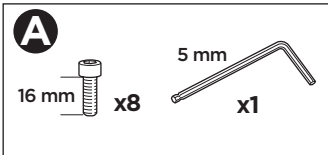

This kit is only for vehicles with fixpoint mounting.

ISO 11154-E

184041

C.20190308
509-4041-03

Herbály Autó www.herbalyauto.hu

Bring your life
thule.com

1

2