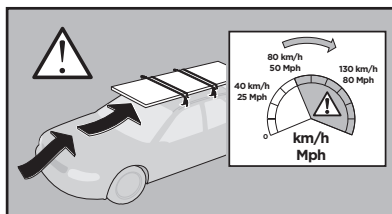

This kit is only for vehicles with fixpoint mounting.

ISO 11154-E

184041

C.20190308
509-4041-03

Herbály Autó www.herbalyauto.hu

Bring your life
thule.com

1

2