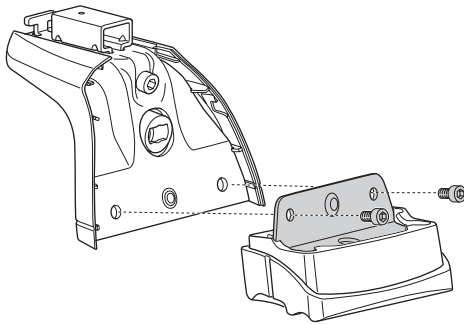

Thule XT Kit 3140

> Instructions

FORD Transit Courier, 4-dr Van, 14-

This kit is only for vehicles with fixpoint mounting.

ISO 11154-E

183140

C.20170612
509-3140-02

Herbály Autó www.herbalyauto.hu

Bring your life
thule.com

2

C

A

12 mm x8

6 Nm

3

x1