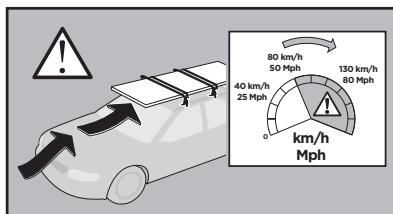

Thule XT Kit 3140

> Instructions

FORD Transit Courier, 4-dr Van, 14-

This kit is only for vehicles with fixpoint mounting.

ISO 11154-E

183140

C.20170612
509-3140-02

Herbály Autó www.herbalyauto.hu