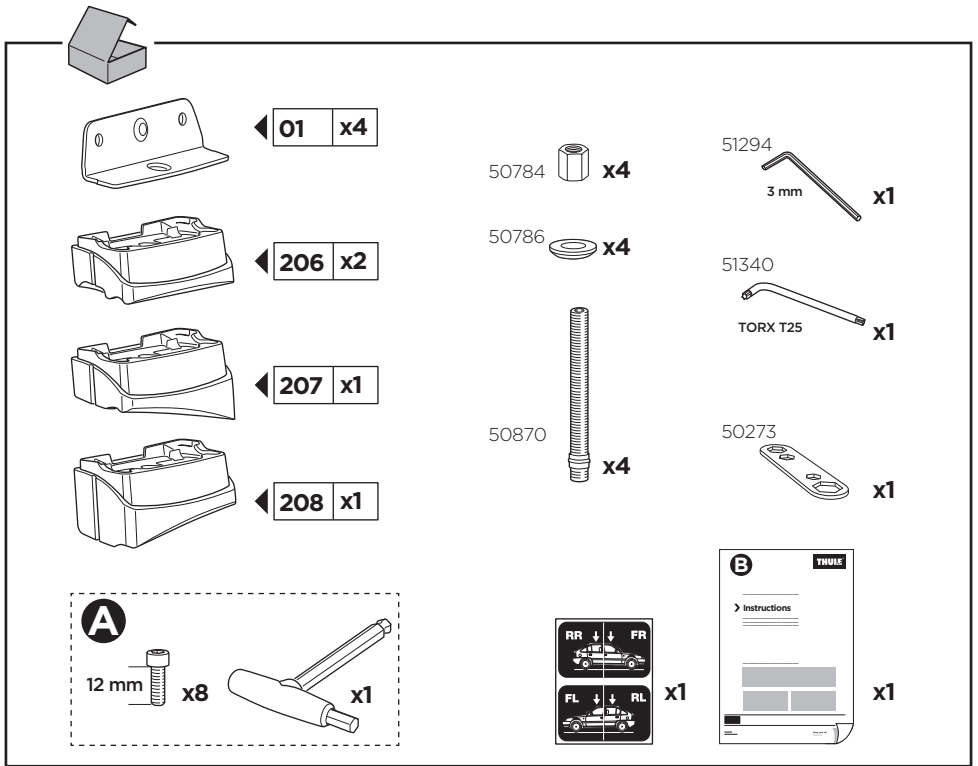

Thule XT Kit 3140

> Instructions

FORD Transit Courier, 4-dr Van, 14-

This kit is only for vehicles with fixpoint mounting.

ISO 11154-E

183140

C.20170612
509-3140-02

Herbály Autó www.herbalyauto.hu

Bring your life
thule.com

2

C

A

12 mm x8

6 Nm

3

x1