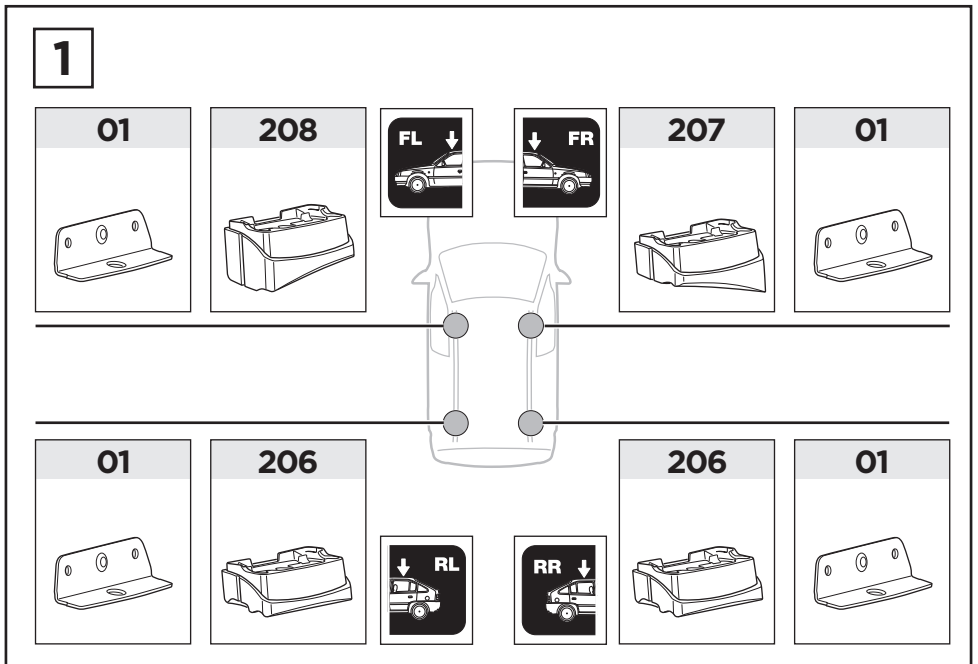

Thule XT Kit 3140

> Instructions

FORD Transit Courier, 4-dr Van, 14-

This kit is only for vehicles with fixpoint mounting.

ISO 11154-E

183140

C.20170612
509-3140-02

Herbály Autó www.herbalyauto.hu

Bring your life
thule.com

2

C

A

12 mm x8

6 Nm

3

x1