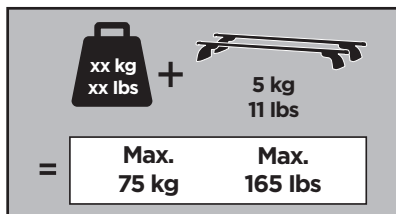

Thule XT Kit 3140

> Instructions

FORD Transit Courier, 4-dr Van, 14-

This kit is only for vehicles with fixpoint mounting.

ISO 11154-E

183140

C.20170612
509-3140-02

Herbály Autó www.herbalyauto.hu