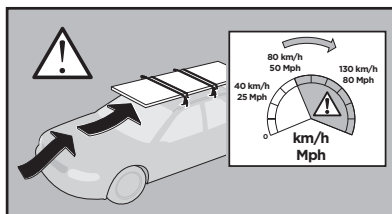

Thule XT Kit 3095

> Instructions

SUZUKI Swift, 3-dr Hatchback, 10-17

SUZUKI Swift, 5-dr Hatchback, 10-17

This kit is only for vehicles with fixpoint mounting.

ISO 11154-E

183095

C.20180102
509-3095-04