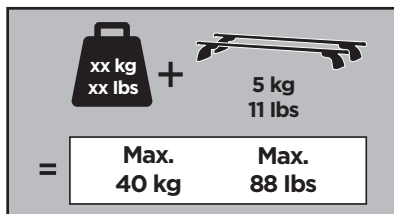

Thule XT Kit 3095

> Instructions

SUZUKI Swift, 3-dr Hatchback, 10-17

SUZUKI Swift, 5-dr Hatchback, 10-17

This kit is only for vehicles with fixpoint mounting.

ISO 11154-E

183095

C.20180102
509-3095-04