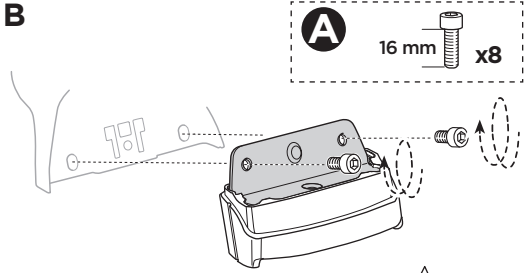

2

A

B

1. **EN** Only a few turns
   DE Nur wenige Umdrehungen
   FR Quelques tours uniquement
   NL Slechts enkele slagen
   IT Solo qualche giro
   ES Sólo algunas vueltas
   PT Noções básicas
   SV Endast några varv
   DK Kun nogle få omgange
   NE Bare noen få omdreinger
   FI Vain muutama kierros
   ET Ainult mõni pööre
   LV Tikai dažī apgriezieni
   LT Tik keli pasukimai
   PL Wystarczy kilka obrotów
   RU Только несколько оборотов

1. **UK** Лише декілька обертів
   BG Само няколко завъртания
   CS Pouze několik otáček
   SK Len niekoľko otáčok
   SL Le nekaj obratov
   HR/BiH Samo nekoliko okreta
   RO Doar câteva rotiri
   HU Csak néhány fordítás
   EL Μόνο λίγες περιστροφές
   TR Yalnızca birkaç tur

بعض دورات فقط

AR

רק מספר סיבובים

HE

1. **ZH** 仅几圈
   JA 2～3回転のみ
   KO 몇 번만 돌리면 됨
   TH เพียงสองสามรอบ

3

x1