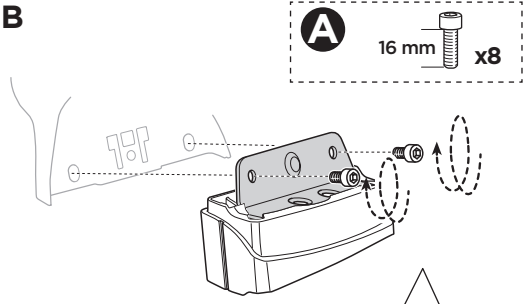

2

A

B

EN Only a few turns
DE Nur wenige Umdrehungen
FR Quelques tours uniquement
NL Slechts enkele slagen
IT Solo qualche giro
ES Sólo algunas vueltas
PT Noções básicas
SV Endast några varv
DK Kun nogle få omgange
NE Bare noen få omdreinger
FI Vain muutama kierros
ET Ainult mõni pööre
LV Tikai dažī apgriezieni
LT Tik keli pasukimai
PL Wystarczy kilka obrotów
RU Только несколько оборотов

UK Лише декілька обертів
BG Само няколко завъртания
CS Pouze několik otáček
SK Len niekoľko otáčok
SL Le nekaj obratov
HR/BiH Samo nekoliko okreta
RO Doar câteva rotiri
HU Csak néhány fordítás
EL Μόνο λίγες περιστροφές
TR Yalnızca birkaç tur

بعض دورات فقط

AR

רק מספר סיבובים

HE

ZH 仅几圈
JA 2～3回転のみ
KO 몇 번만 돌리면 됨
TH เพียงสองสามรอบ

3

x1