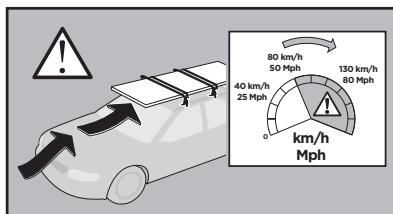

# > Instructions

FIAT Croma, 5-dr Estate, 05-11

This kit is only for vehicles with fixpoint mounting.

ISO 11154-E

183053

C.20130604  
509-3053-03

Herbály Autó [www.herbalyauto.hu](http://www.herbalyauto.hu)