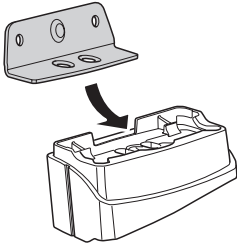

2

A

B

EN Only a few turns
DE Nur wenige Umdrehungen
FR Quelques tours uniquement
NL Slechts enkele slagen
IT Solo qualche giro
ES Sólo algunas vueltas
PT Noções básicas
SV Endast några varv
DK Kun nogle få omgange
NE Bare noen få omdreinger
FI Vain muutama kierros
ET Ainult mõni pööre
LV Tikai dažī apgriezieni
LT Tik keli pasukimai
PL Wystarczy kilka obrotów
RU Только несколько оборотов

UK Лише декілька обертів
BG Само няколко завъртания
CS Pouze několik otáček
SK Len niekoľko otáčok
SL Le nekaj obratov
HR/BiH Samo nekoliko okreta
RO Doar câteva rotiri
HU Csak néhány fordítás
EL Μόνο λίγες περιστροφές
TR Yalnızca birkaç tur

بعض دورات فقط

AR

רק מספר סיבובים

HE

ZH 仅几圈
JA 2～3回転のみ
KO 몇 번만 돌리면 됨
TH เพียงสองสามรอบ

3

x1