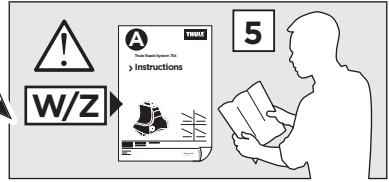

3

	W (mm)	Z (mm)	W (inch)	Z (inch)
FIAT 500X, 5-dr SUV, 15-	260	670	10 1/4	26 3/8