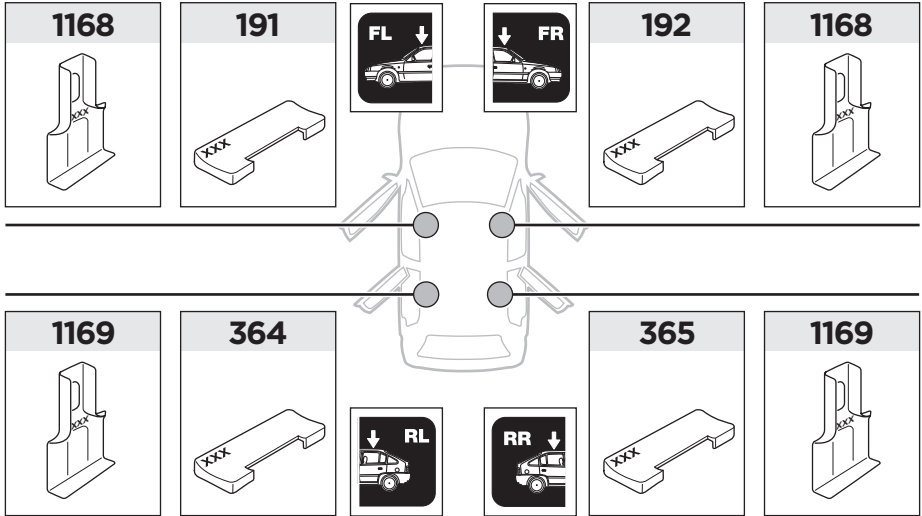

2

MITSUBISHI Attrage, 4-dr Sedan, 13-
MITSUBISHI Mirage, 5-dr Hatchback, 12-
MITSUBISHI Mirage, 5-dr Sedan, 13-
MITSUBISHI Mirage G4, 4-dr Sedan, 17-
MITSUBISHI Space Star, 5-dr Hatchback, 12-