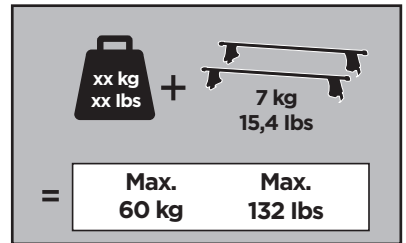

Thule Rapid System Kit 1686

> Instructions

AUDI A1, 5-dr Hatchback, 12-18

ISO 11154-E

141686

C.20181217
519-1686-04

Herbály Autó www.herbalyauto.hu

Bring your life
thule.com