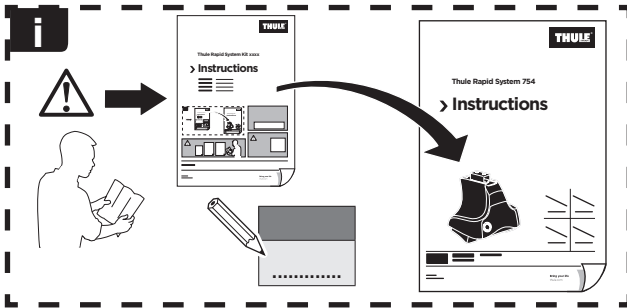

Thule Rapid System Kit 1686

> Instructions

AUDI A1, 5-dr Hatchback, 12-18

ISO 11154-E

141686

C.20181217
519-1686-04

Herbály Autó www.herbalyauto.hu

Bring your life
thule.com