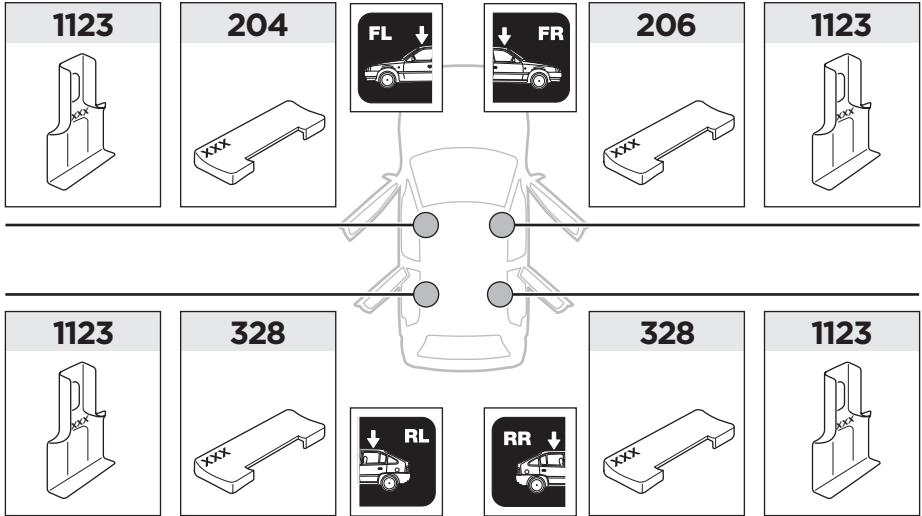

1123 x4

x1

x1

1

	X (scale)	X (mm)	X (inch)
AUDI A1, 5-dr Hatchback, 12-18	33	981	38 ⁵ / ₈

	Y (scale)	Y (mm)	Y (inch)
AUDI A1, 5-dr Hatchback, 12-18	30,5	956	37 ⁵ / ₈

2

AUDI A1, 5-dr Hatchback, 12-18

3

	W (mm)	Z (mm)	W (inch)	Z (inch)
AUDI A1, 5-dr Hatchback, 12-18	210	695	8 1/4	27 3/8