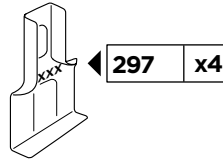

# > Instructions

KIA Sportage, 5-dr SUV, 10-16 (Without railing)

ISO 11154-E

**141640**  
C.20151217  
519-1640-02

Herbály Autó [www.herbalyauto.hu](http://www.herbalyauto.hu)

**Bring your life**  
[thule.com](http://thule.com)

x1

x1

1

	X (scale)	X (mm)	X (inch)
<b>KIA Sportage</b> , 5-dr SUV, 10-16 (Without railing)	<b>43,5</b>	<b>1086</b>	<b>42 3/4</b>

	Y (scale)	Y (mm)	Y (inch)
<b>KIA Sportage</b> , 5-dr SUV, 10-16 (Without railing)	<b>39,5</b>	<b>1046</b>	<b>41 1/8</b>

2

KIA Sportage, 5-dr SUV, 10-16 (Without railing)

**3**

	W (mm)	Z (mm)	W (inch)	Z (inch)
<b>KIA Sportage, 5-dr SUV, 10-16 (Without railing)</b>	<b>360</b>	<b>700</b>	<b>14 1/8</b>	<b>27 1/2</b>