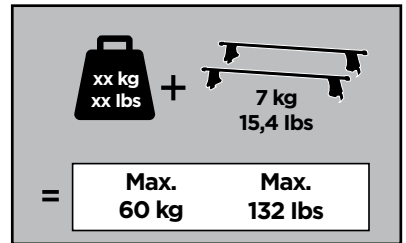

# > Instructions

KIA Sportage, 5-dr SUV, 10-16 (Without railing)

ISO 11154-E

**141640**  
C.20151217  
519-1640-02

Herbály Autó [www.herbalyauto.hu](http://www.herbalyauto.hu)

**Bring your life**  
[thule.com](http://thule.com)

x1

x1

1

	X (scale)	X (mm)	X (inch)
<b>KIA Sportage</b> , 5-dr SUV, 10-16 (Without railing)	<b>43,5</b>	<b>1086</b>	<b>42 3/4</b>

	Y (scale)	Y (mm)	Y (inch)
<b>KIA Sportage</b> , 5-dr SUV, 10-16 (Without railing)	<b>39,5</b>	<b>1046</b>	<b>41 1/8</b>

2

KIA Sportage, 5-dr SUV, 10-16 (Without railing)

**3**

	W (mm)	Z (mm)	W (inch)	Z (inch)
<b>KIA Sportage, 5-dr SUV, 10-16 (Without railing)</b>	<b>360</b>	<b>700</b>	<b>14 1/8</b>	<b>27 1/2</b>