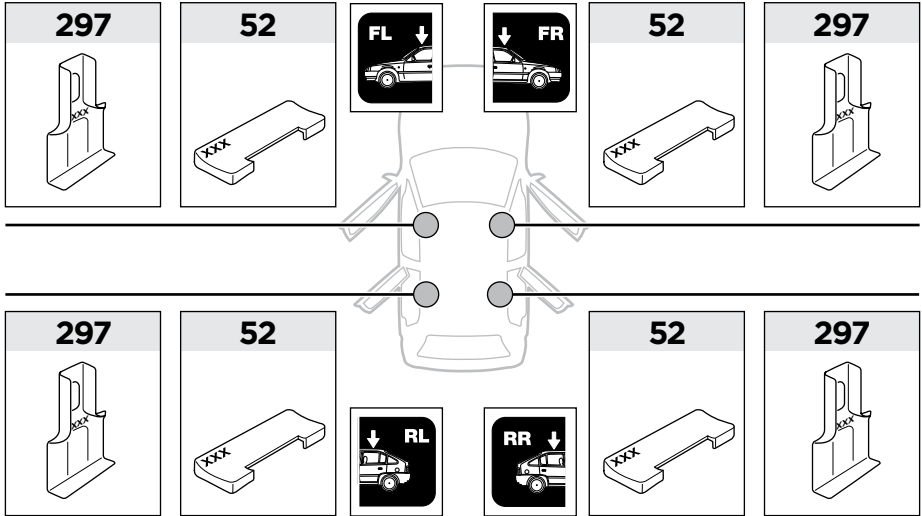

# > Instructions

KIA Sportage, 5-dr SUV, 10-16 (Without railing)

ISO 11154-E

**141640**  
C.20151217  
519-1640-02

Herbály Autó [www.herbalyauto.hu](http://www.herbalyauto.hu)

**Bring your life**  
[thule.com](http://thule.com)

x1

x1

1

	X (scale)	X (mm)	X (inch)
<b>KIA Sportage</b> , 5-dr SUV, 10-16 (Without railing)	<b>43,5</b>	<b>1086</b>	<b>42 3/4</b>

	Y (scale)	Y (mm)	Y (inch)
<b>KIA Sportage</b> , 5-dr SUV, 10-16 (Without railing)	<b>39,5</b>	<b>1046</b>	<b>41 1/8</b>

2

KIA Sportage, 5-dr SUV, 10-16 (Without railing)

**3**

	W (mm)	Z (mm)	W (inch)	Z (inch)
<b>KIA Sportage, 5-dr SUV, 10-16 (Without railing)</b>	<b>360</b>	<b>700</b>	<b>14 1/8</b>	<b>27 1/2</b>