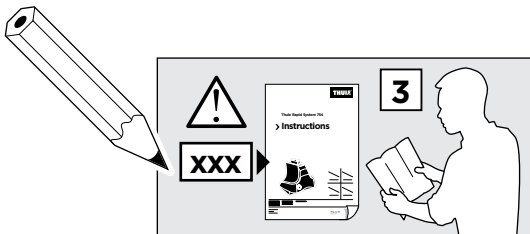

2

KIA Sportage, 5-dr SUV, 10-16 (Without railing)