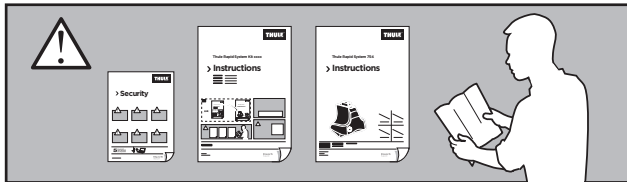

Thule Rapid System Kit 1472

> Instructions

FORD S-Max, 5-dr MPV, 06-15*

* Without fixpoint and with glassroof

ISO 11154-E

141472
C.20150903
519-1472-03

Herbály Autó www.herbalyauto.hu

Bring your life
thule.com