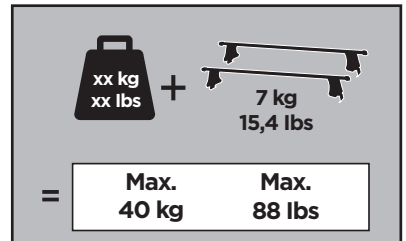

Thule Rapid System Kit 1472

> Instructions

FORD S-Max, 5-dr MPV, 06-15*

* Without fixpoint and with glassroof

ISO 11154-E

141472
C.20150903
519-1472-03

Herbály Autó www.herbalyauto.hu

Bring your life
thule.com

65 x2

249 x1

250 x1

807 x2

956 x2

x1

x1

1

	X (scale)	X (mm)	X (inch)
FORD S-Max, 5-dr MPV, 06-15*	55	1201	47 1/4

	Y (scale)	Y (mm)	Y (inch)
FORD S-Max, 5-dr MPV, 06-15*	55,5	1206	47 1/2

2

FORD S-Max, 5-dr MPV, 06-15*

3

	W (mm)	Z (mm)	W (inch)	Z (inch)
FORD S-Max, 5-dr MPV, 06-15*	420	735	16 1/2	28 7/8