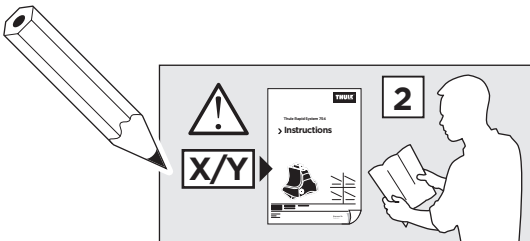

	X (scale)	X (mm)	X (inch)
FORD S-Max, 5-dr MPV, 06-15*	55	1201	47 1/4

	Y (scale)	Y (mm)	Y (inch)
FORD S-Max, 5-dr MPV, 06-15*	55,5	1206	47 1/2

2

FORD S-Max, 5-dr MPV, 06-15*

3

	W (mm)	Z (mm)	W (inch)	Z (inch)
FORD S-Max, 5-dr MPV, 06-15*	420	735	16 1/2	28 7/8