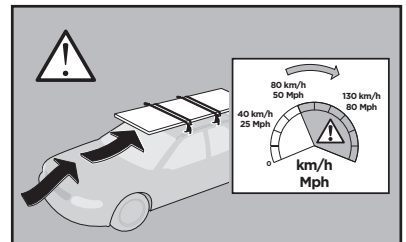

Thule Rapid System Kit 1472

> Instructions

FORD S-Max, 5-dr MPV, 06-15*

* Without fixpoint and with glassroof

ISO 11154-E

141472
C.20150903
519-1472-03

Herbály Autó www.herbalyauto.hu

Bring your life
thule.com

	X (scale)	X (mm)	X (inch)
FORD S-Max, 5-dr MPV, 06-15*	55	1201	47 1/4

	Y (scale)	Y (mm)	Y (inch)
FORD S-Max, 5-dr MPV, 06-15*	55,5	1206	47 1/2

2

FORD S-Max, 5-dr MPV, 06-15*

3

	W (mm)	Z (mm)	W (inch)	Z (inch)
FORD S-Max, 5-dr MPV, 06-15*	420	735	16 1/2	28 7/8