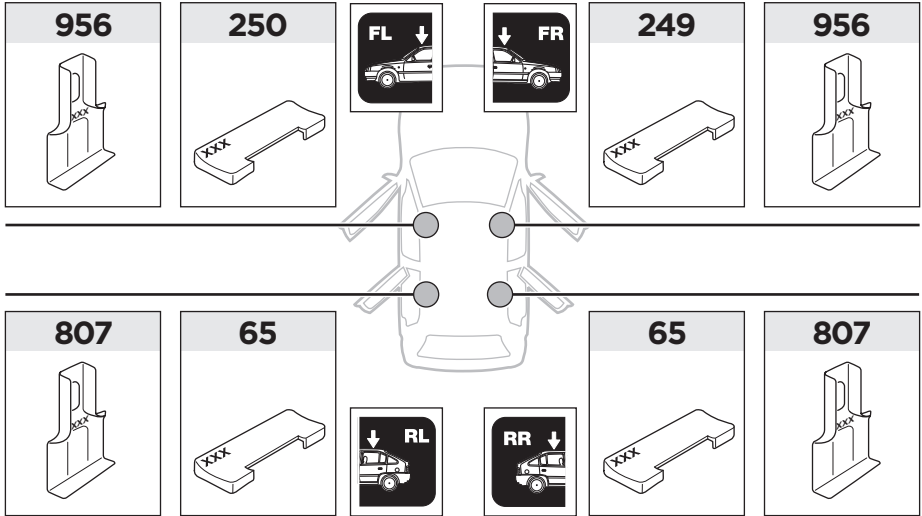

65 x2

249 x1

250 x1

807 x2

956 x2

x1

x1

1

	X (scale)	X (mm)	X (inch)
FORD S-Max, 5-dr MPV, 06-15*	55	1201	47 1/4

	Y (scale)	Y (mm)	Y (inch)
FORD S-Max, 5-dr MPV, 06-15*	55,5	1206	47 1/2

2

FORD S-Max, 5-dr MPV, 06-15*

3

	W (mm)	Z (mm)	W (inch)	Z (inch)
FORD S-Max, 5-dr MPV, 06-15*	420	735	16 1/2	28 7/8