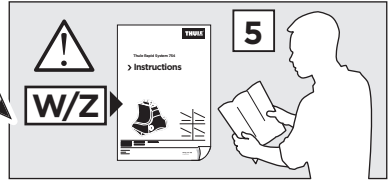

	X (scale)	X (mm)	X (inch)
FORD S-Max, 5-dr MPV, 06-15*	55	1201	47 1/4

	Y (scale)	Y (mm)	Y (inch)
FORD S-Max, 5-dr MPV, 06-15*	55,5	1206	47 1/2

2

FORD S-Max, 5-dr MPV, 06-15*

3

	W (mm)	Z (mm)	W (inch)	Z (inch)
FORD S-Max, 5-dr MPV, 06-15*	420	735	16 1/2	28 7/8