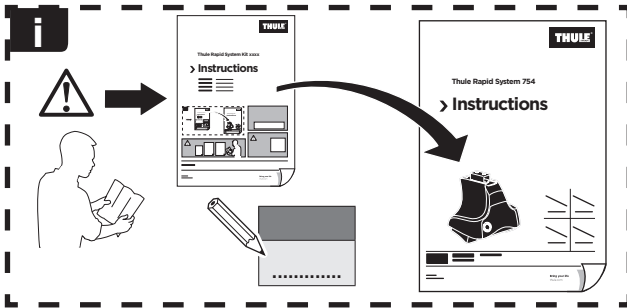

Thule Rapid System Kit 1472

> Instructions

FORD S-Max, 5-dr MPV, 06-15*

* Without fixpoint and with glassroof

ISO 11154-E

141472
C.20150903
519-1472-03

Herbály Autó www.herbalyauto.hu

Bring your life
thule.com

	X (scale)	X (mm)	X (inch)
FORD S-Max, 5-dr MPV, 06-15*	55	1201	47 1/4

	Y (scale)	Y (mm)	Y (inch)
FORD S-Max, 5-dr MPV, 06-15*	55,5	1206	47 1/2

2

FORD S-Max, 5-dr MPV, 06-15*

3

	W (mm)	Z (mm)	W (inch)	Z (inch)
FORD S-Max, 5-dr MPV, 06-15*	420	735	16 1/2	28 7/8