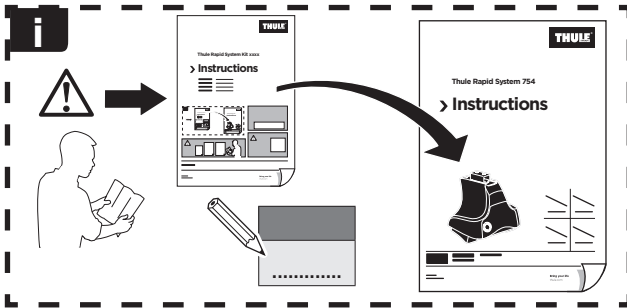

# > Instructions

**TOYOTA Noah (Mk.II.),** 5-dr MPV, 07-13 (JPN)

**TOYOTA Voxy (Mk.II.),** 5-dr MPV, 07-13

ISO 11154-E

172 x4

914 x2

915 x2

x1