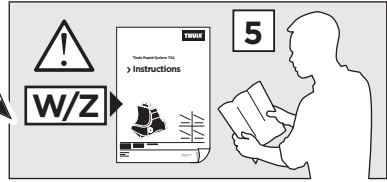

3

	W (mm)	Z (mm)	W (inch)	Z (inch)
TOYOTA Noah (Mk.II.), 5-dr MPV, 07-13 (JPN)	825	710	32 1/2	28
TOYOTA Voxy (Mk.II.), 5-dr MPV, 07-13	825	710	32 1/2	28