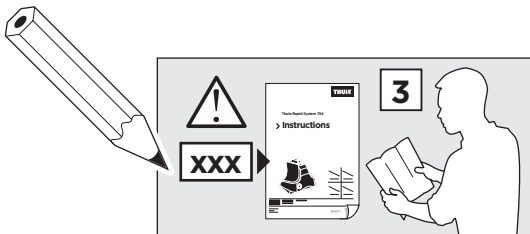

2

TOYOTA Noah (Mk.II.), 5-dr MPV, 07-13 (JPN)

TOYOTA Voxy (Mk.II.), 5-dr MPV, 07-13