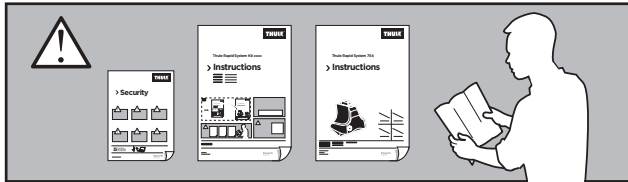

Thule Rapid System Kit 1444

> Instructions

CITROËN C1, 5-dr Hatchback, 05-14

PEUGEOT 107, 5-dr Hatchback, 05-14

ISO 11154-E

124 x2

240 x1

244 x1