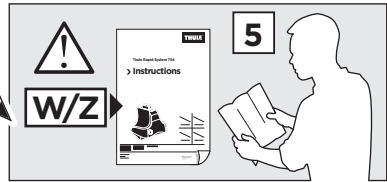

3

	W (mm)	Z (mm)	W (inch)	Z (inch)
CITROËN C1, 5-dr Hatchback, 05-14	200	700	7 7/8	27 1/2
PEUGEOT 107, 5-dr Hatchback, 05-14	200	700	7 7/8	27 1/2