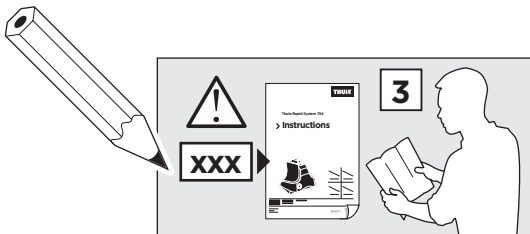

2

CITROËN C1, 5-dr Hatchback, 05-14

PEUGEOT 107, 5-dr Hatchback, 05-14