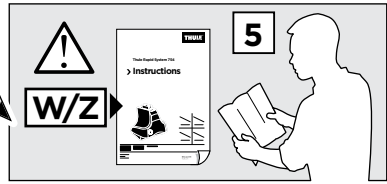

3

	W (mm)	Z (mm)	W (inch)	Z (inch)
CHEVROLET Matiz, 5-dr Hatchback, 05-09	250	700	9 7/8	27 1/2
CHEVROLET Spark, 5-dr Hatchback, 05-09	250	700	9 7/8	27 1/2