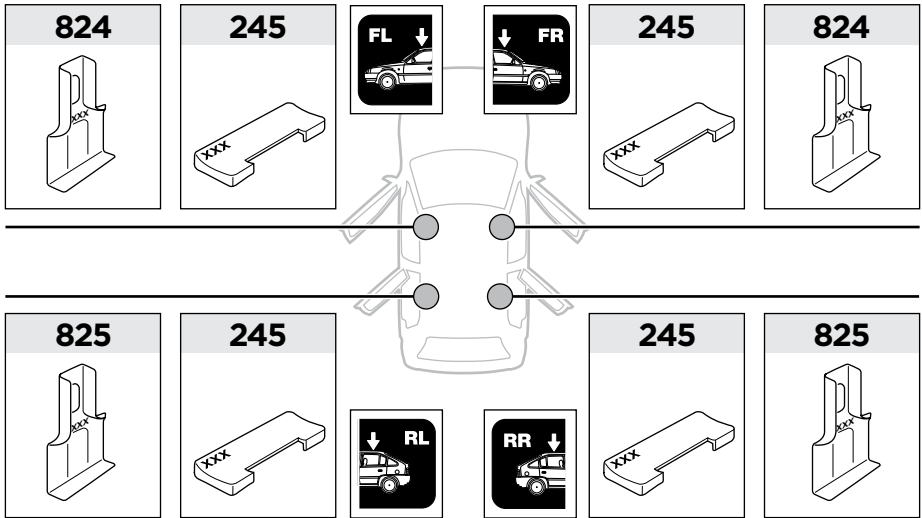

Bring your life

thule.com

1

	X (scale)	X (mm)	X (inch)
CHEVROLET Matiz , 5-dr Hatchback, 05-09	21	861	33 ⁷/₈
CHEVROLET Spark , 5-dr Hatchback, 05-09	21	861	33 ⁷/₈

	Y (scale)	Y (mm)	Y (inch)
CHEVROLET Matiz , 5-dr Hatchback, 05-09	18	831	32 ³/₄
CHEVROLET Spark , 5-dr Hatchback, 05-09	18	831	32 ³/₄

2

CHEVROLET Matiz, 5-dr Hatchback, 05-09

CHEVROLET Spark, 5-dr Hatchback, 05-09

3

	W (mm)	Z (mm)	W (inch)	Z (inch)
CHEVROLET Matiz , 5-dr Hatchback, 05-09	250	700	9 7/8	27 1/2
CHEVROLET Spark , 5-dr Hatchback, 05-09	250	700	9 7/8	27 1/2