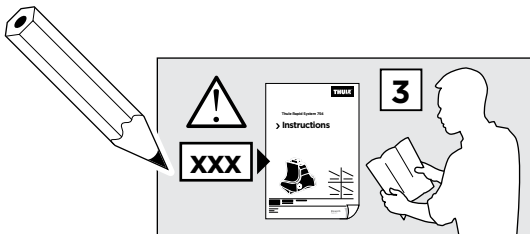

2

CHEVROLET Matiz, 5-dr Hatchback, 05-09

CHEVROLET Spark, 5-dr Hatchback, 05-09