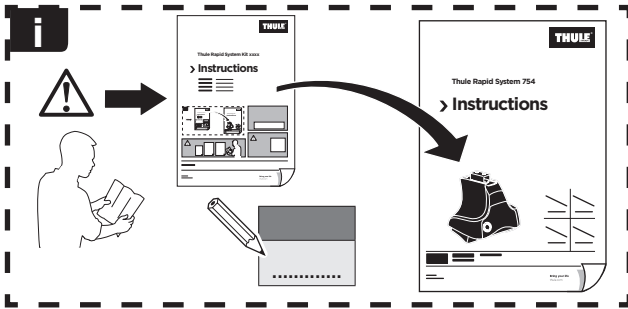

Thule Rapid System Kit 1333

> Instructions

MITSUBISHI Grandis, 5-dr MPV, 03-11

ISO 11154-E

43 x2

620 x2

x1

147 x2