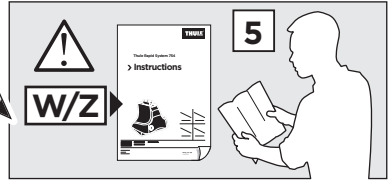

3

	W (mm)	Z (mm)	W (inch)	Z (inch)
KIA Carens, 5-dr MPV, 02-06	390	700	15 ³/₈	27 ¹/₂