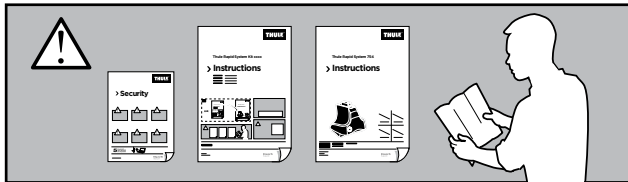

Thule Rapid System Kit 1111

> Instructions

VOLVO S80, 4-dr Sedan, 98-06 / *99-06

*North America

ISO 11154-E

141111

C.20121003
519-1111-02

Herbály Autó www.herbalyauto.hu

Bring your life
thule.com